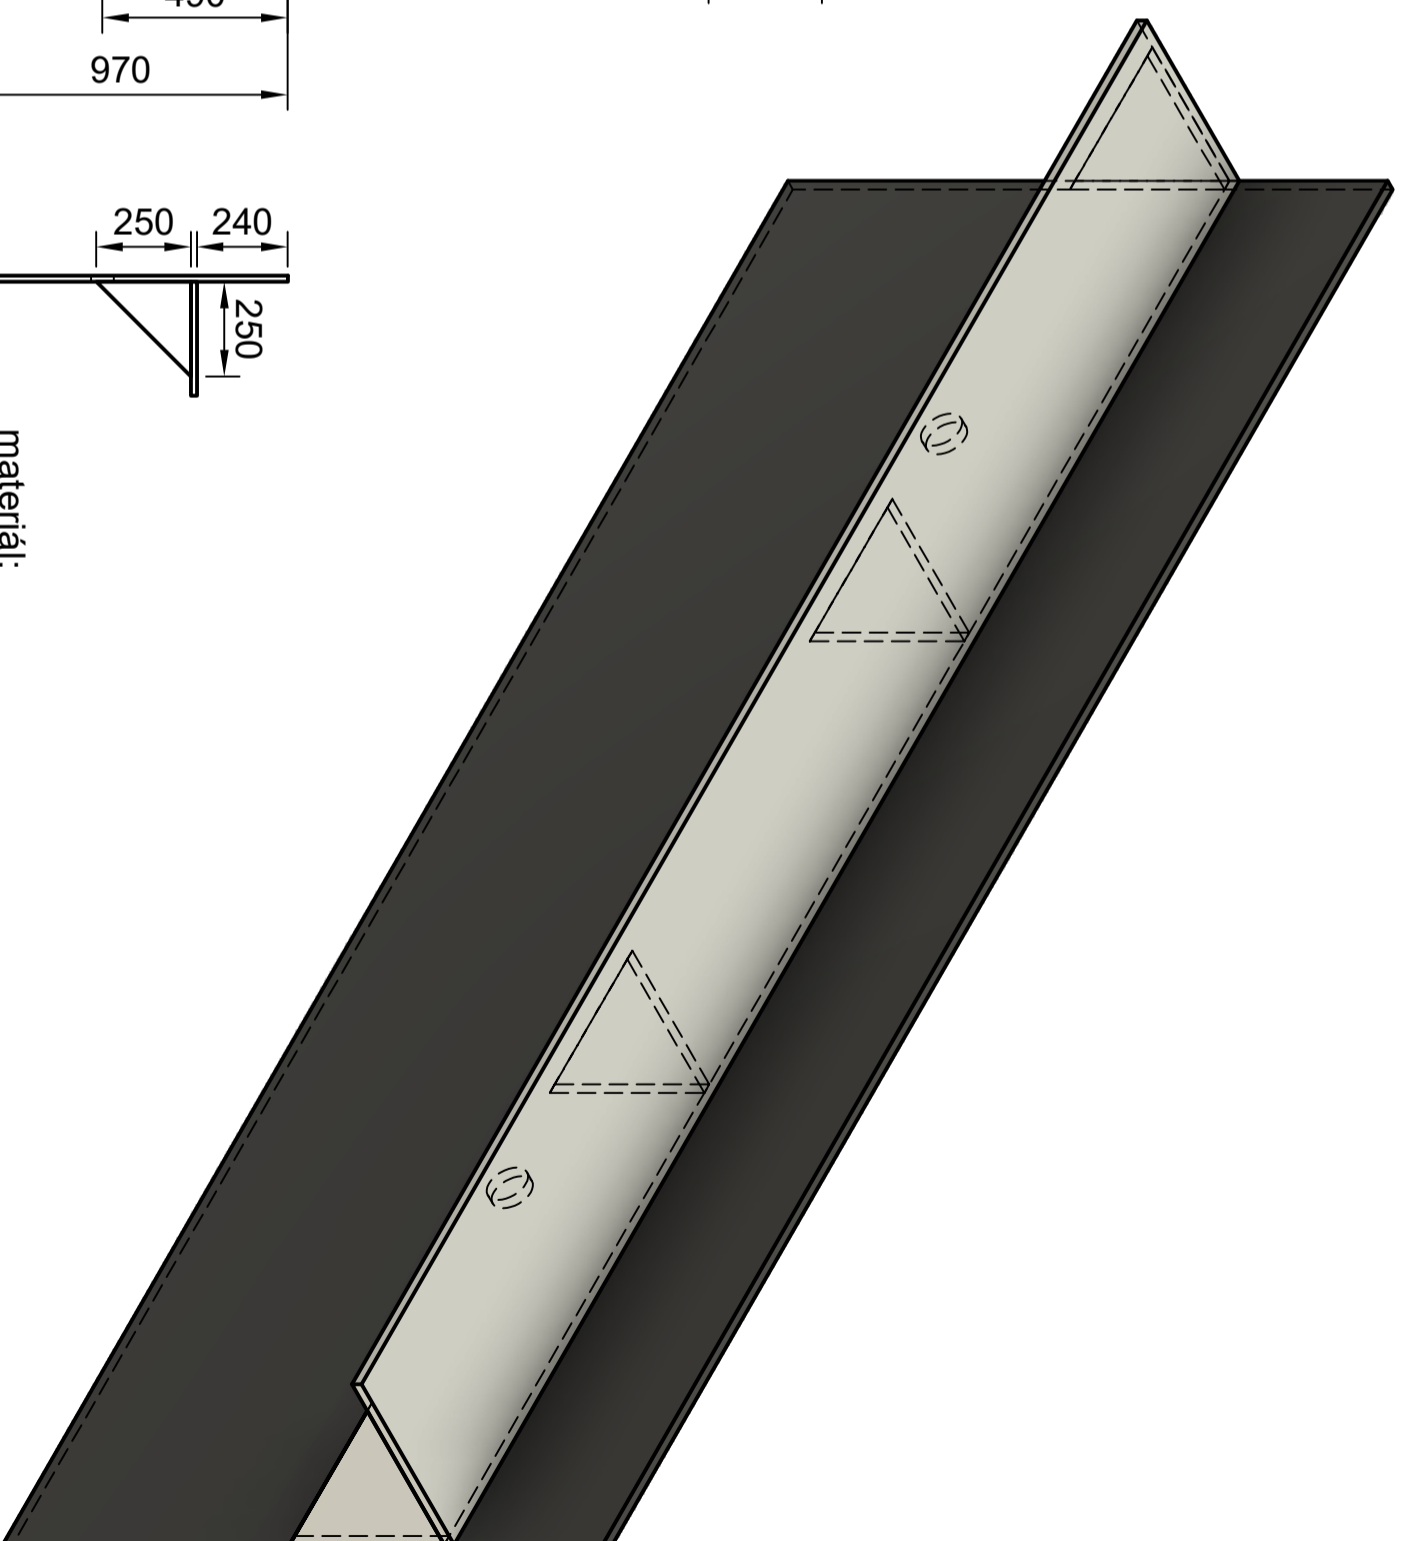

materiál: bílá, lamino tl. 16mm
 police, podpěry: šedá, lamino tl. 16mm
 zadní deska:

Dept.	Technical reference	Created by	Approved by	Rev.	Date of issue	Sheet
		Jiri Rygl				1/1
		29.10.2020				
		Document type	Document status			
		Title	DWG No.			
		police				