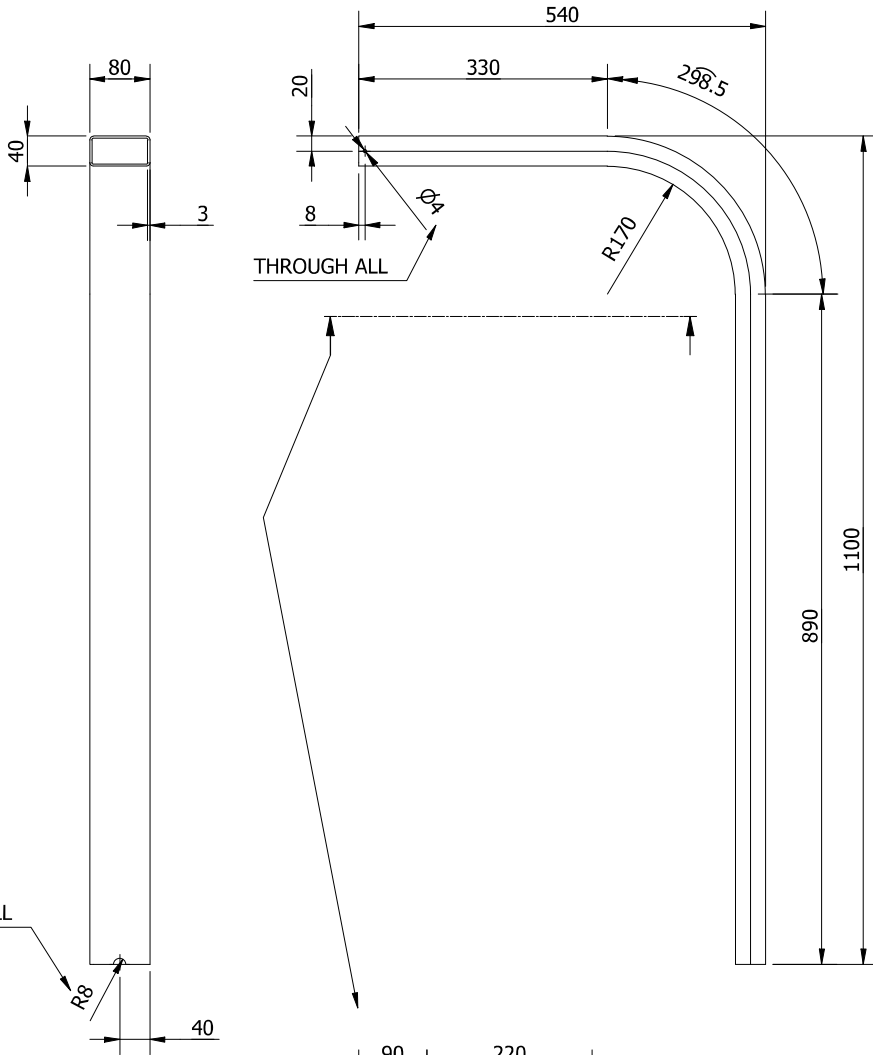

ISO VIEW
SCALE 1:20

MATERIAL: St37

A4, SCALE 1:10