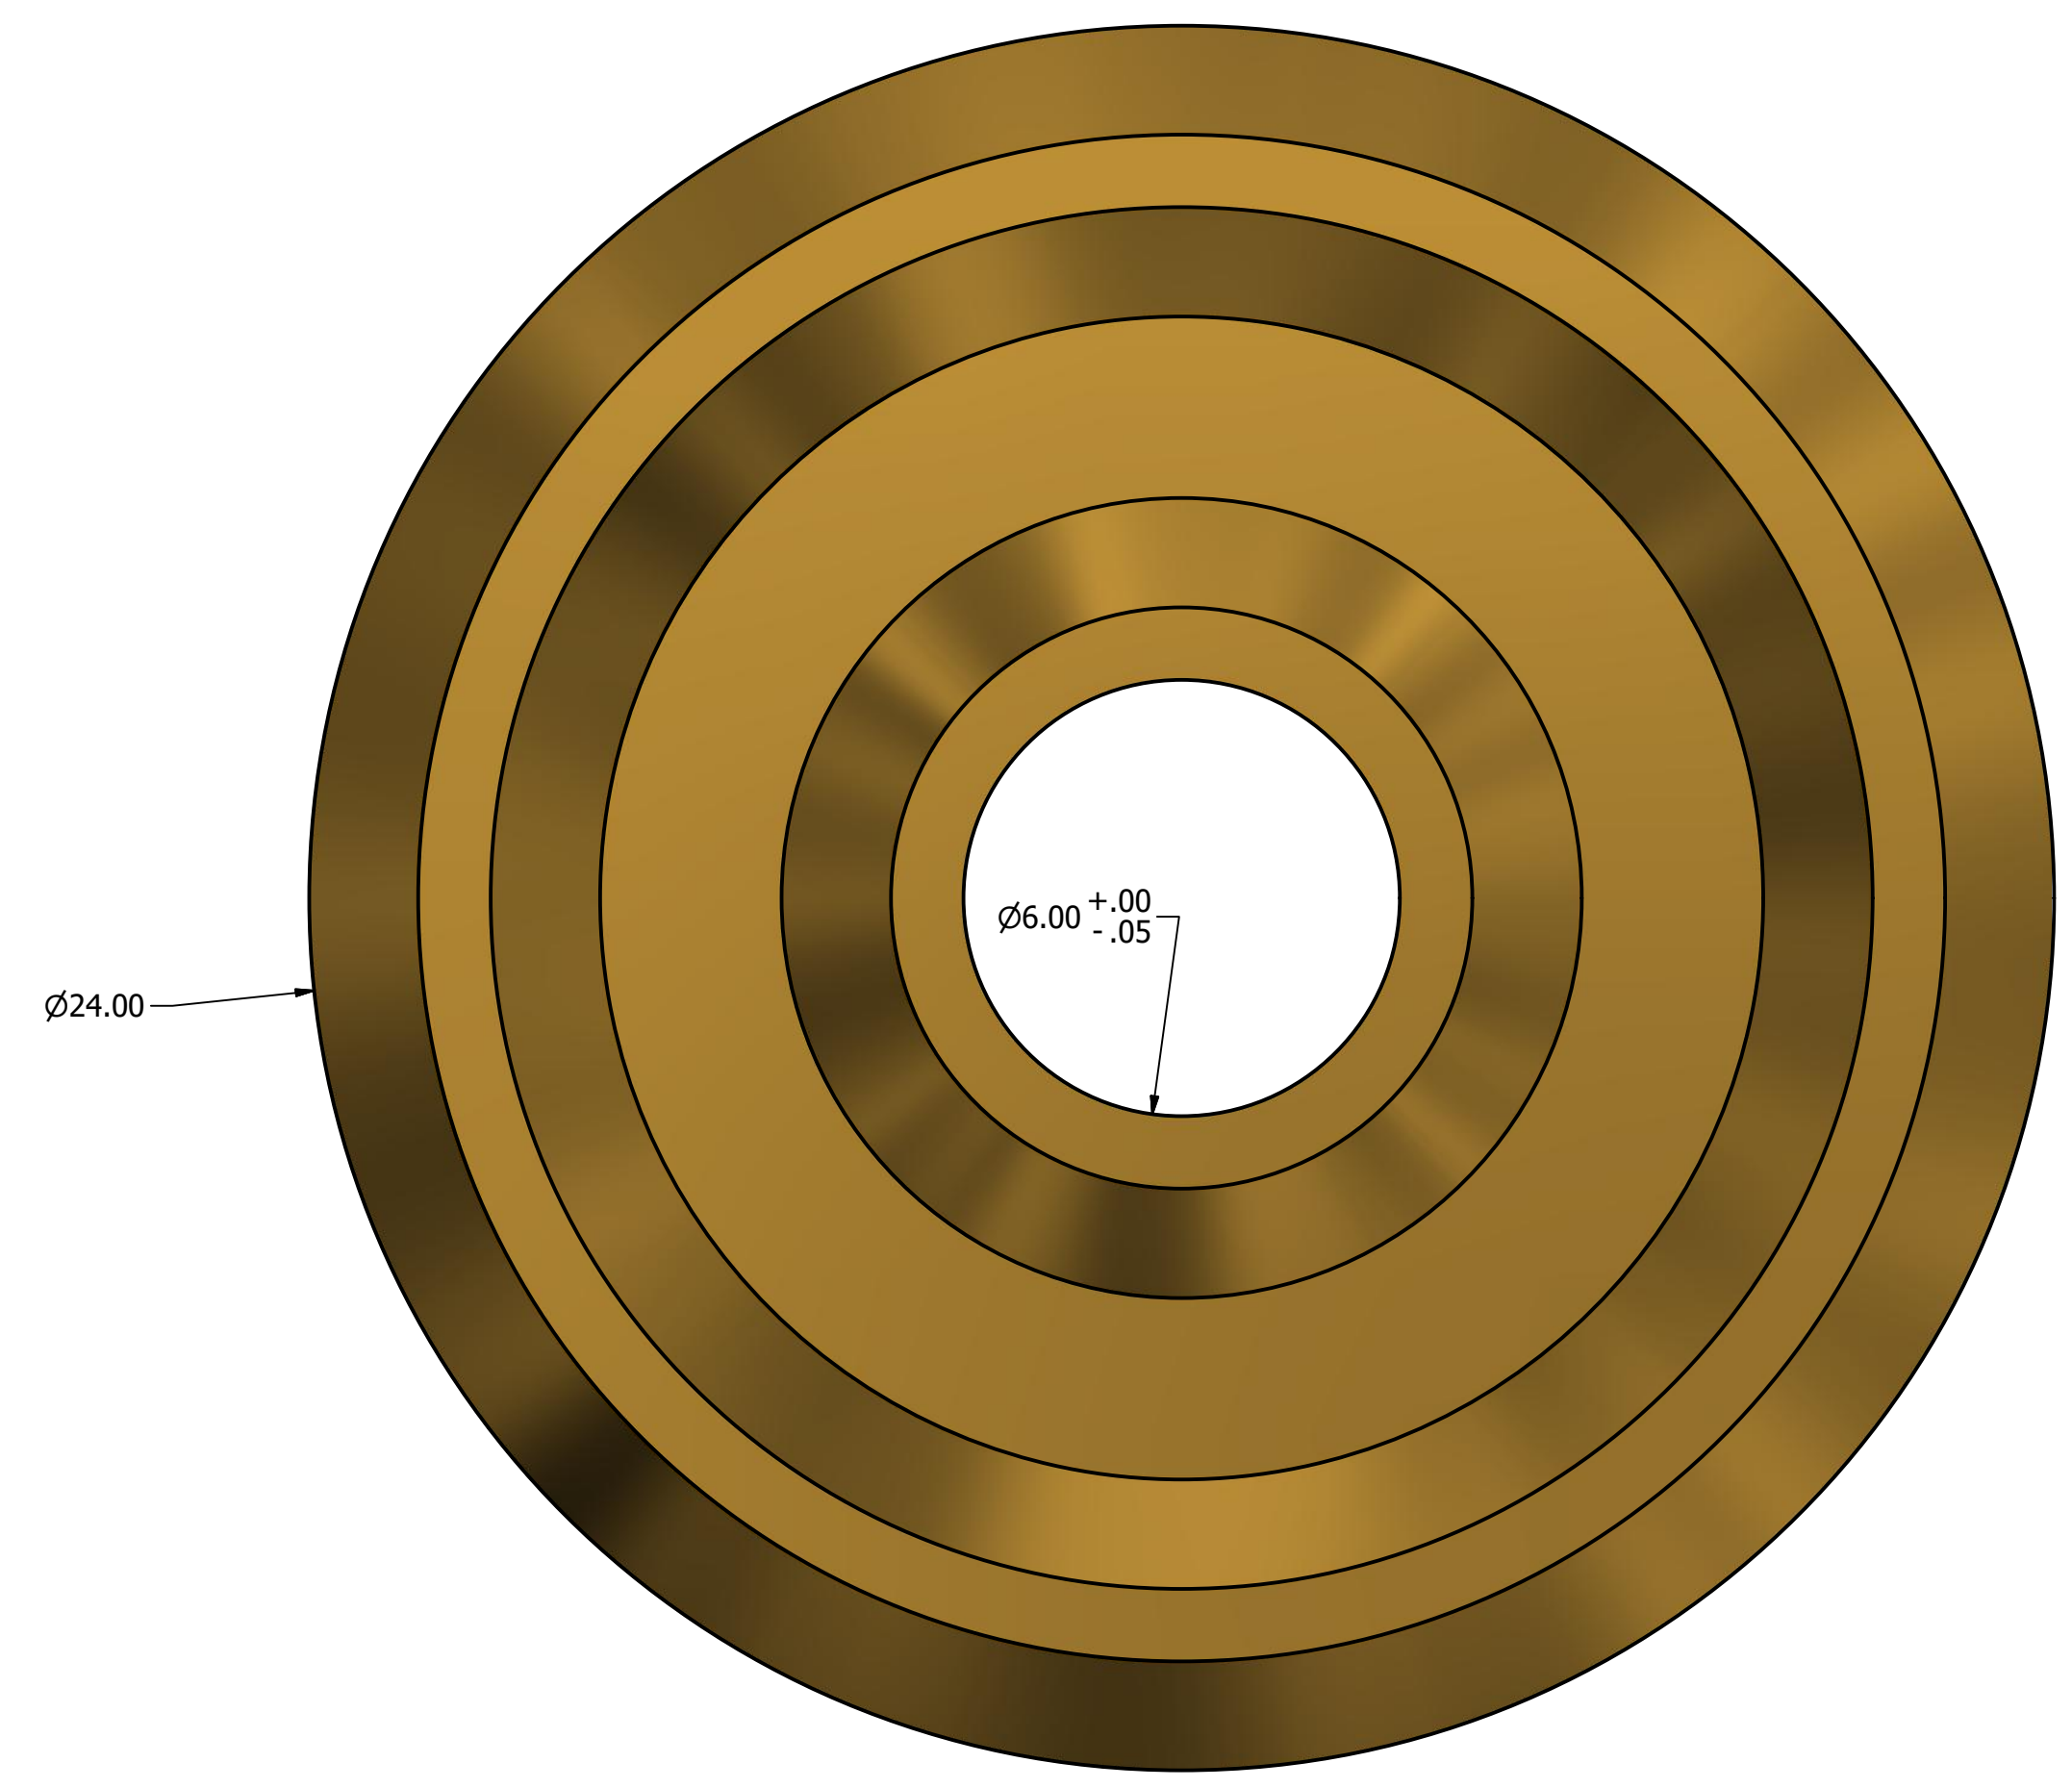

8 7 6 5 4 3 2 1

D

C

B

A

8 7 6 5 4 3 2 1

DRAWN	TK Knives	30.1.2019		
CHECKED			TITLE	
QA				
MFG				
APPROVED				
		SIZE	DWG NO	REV
		D	setvačnik-01	
		SCALE	10 : 1	SHEET 1 OF 1