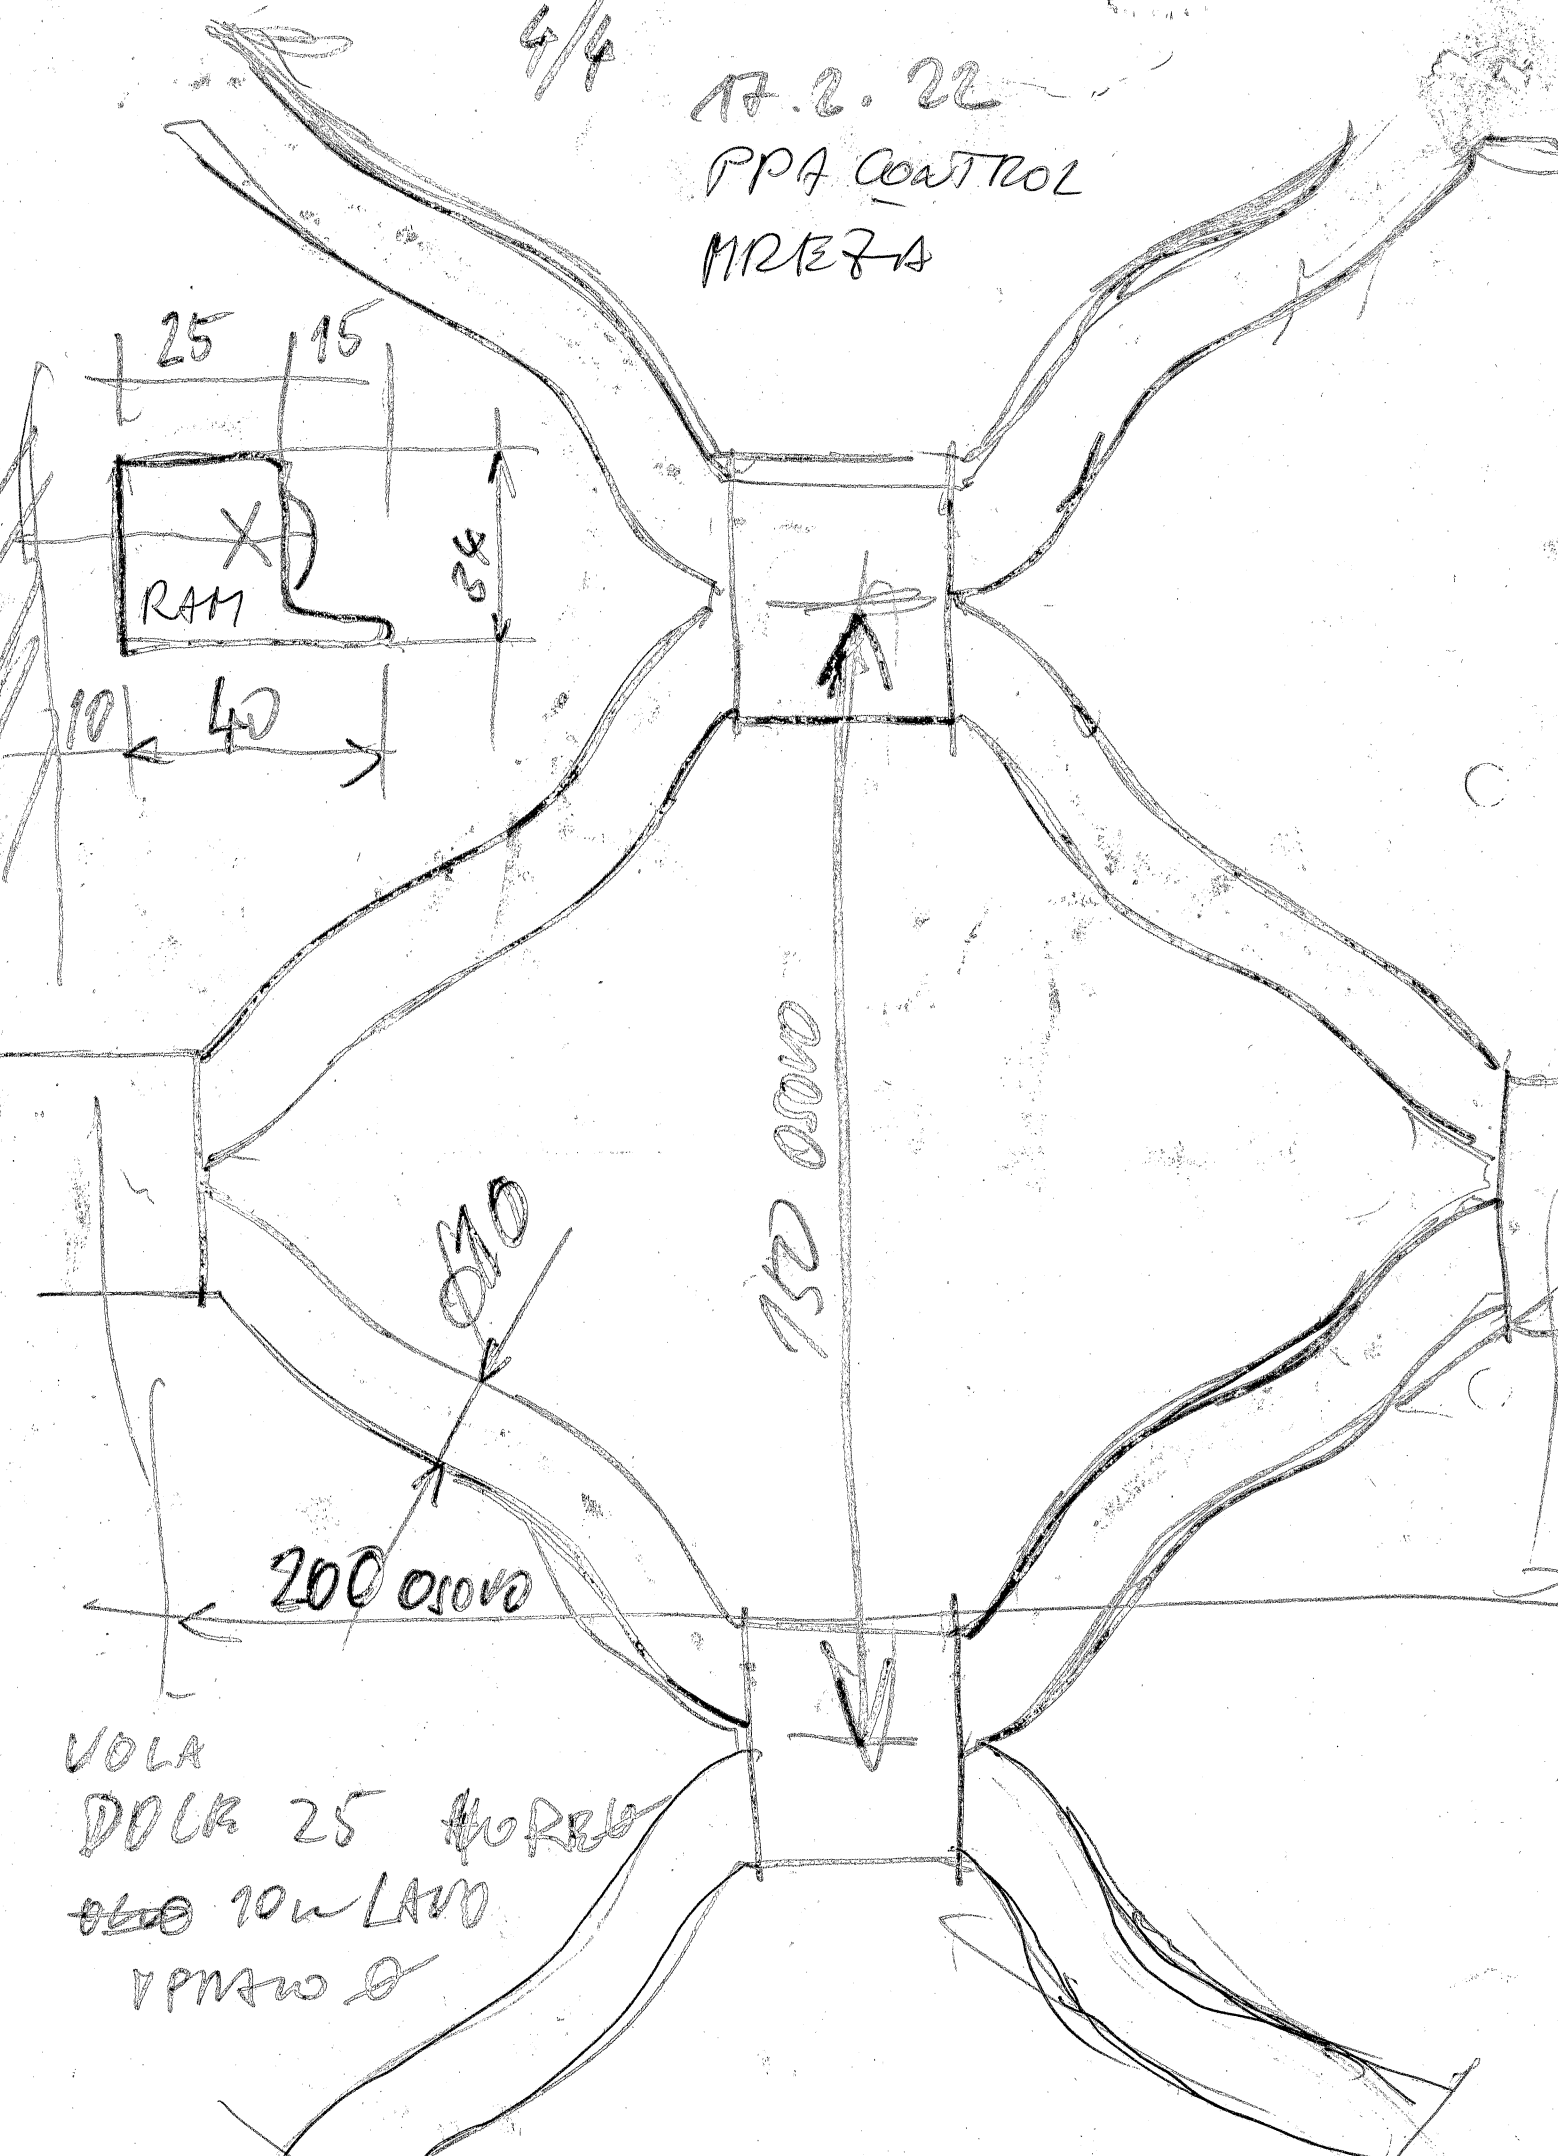

4/4

17.2.22
PPA CONTROL
MREFA

VOLA
DOLR 25 HORRE
~~810~~ 10w LAVO
VPMW 0