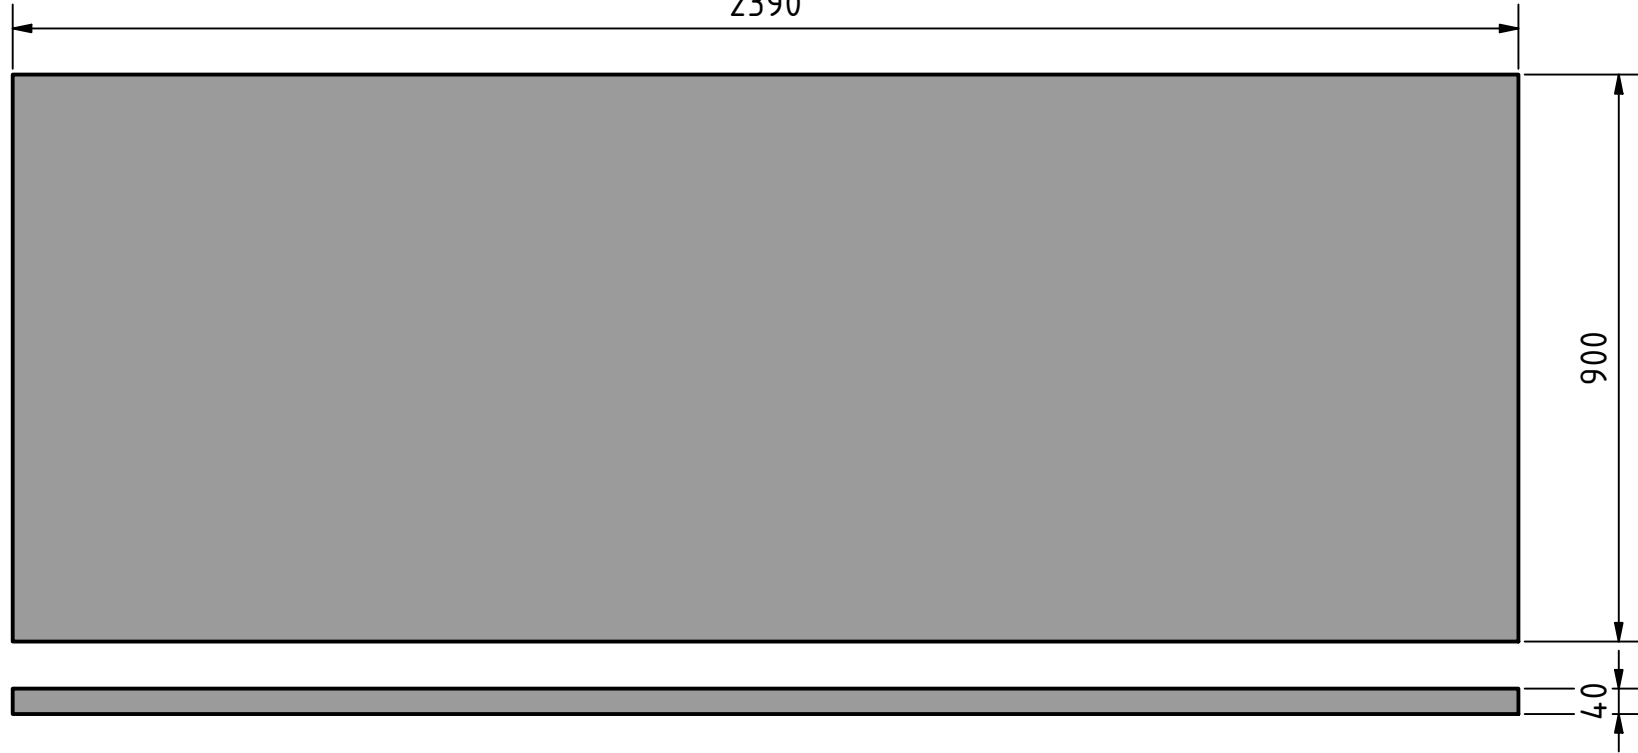

DESKA
440x280x50mm
2ks

KRYCÍ DESKA 2390x900x40mm
2ks
2390

OBRUBNÍK 2600x120x100mm
2ks

OBRUBNÍK 2500x120x100mm
1ks