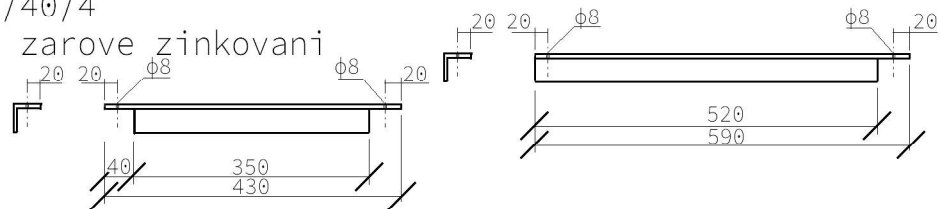

Schodnice
 ocel plocha 40/4
 porch. uprava - zarove zinkovani

8 kusy

8 kusy

Nosniky
 ocel valc. L 40/40/4
 porch. uprava - zarove zinkovani

590mm/520mm
 430mm/350mm

ocel valc. L 40/20/4
 porch. uprava - zarove zinkovani

- | | A | B | C |
|----|-------|-------|------|
| | 265mm | 205mm | 30mm |
| | 340mm | 280mm | 30mm |
| | 390mm | 330mm | 30mm |
| | 410mm | 350mm | 30mm |
| 2x | 420mm | 360mm | 30mm |
| | 460mm | 400mm | 30mm |
| | 525mm | 445mm | 40mm |
| | 530mm | 470mm | 30mm |
| | 565mm | 505mm | 30mm |
| | 640mm | 580mm | 30mm |
| | 720mm | 640mm | 40mm |
| | 720mm | 660mm | 30mm |
| | 750mm | 690mm | 30mm |
| 4x | 845mm | 785mm | 30mm |