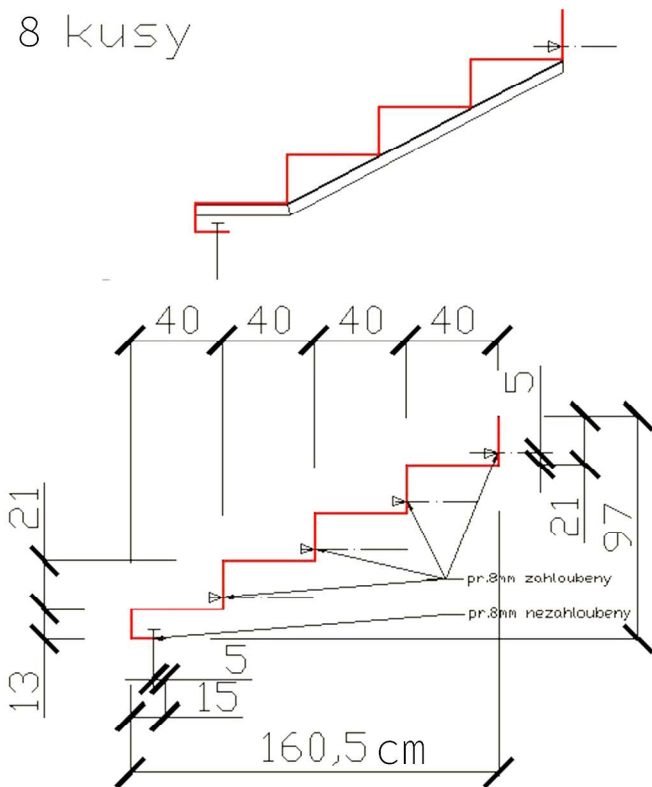

Schodnice
 ocel plocha 40/4
 porch. uprava - zarove zinkovani

8 kusy

8 kusy

Nosniky
 ocel valc. L 40/40/4
 porch. uprava - zarove zinkovani

590mm/520mm
 430mm/350mm

ocel valc. L 40/20/4
 porch. uprava - zarove zinkovani

- | | A | B | C |
|----|-------|-------|------|
| | 265mm | 205mm | 30mm |
| | 340mm | 280mm | 30mm |
| | 390mm | 330mm | 30mm |
| | 410mm | 350mm | 30mm |
| 2x | 420mm | 360mm | 30mm |
| | 460mm | 400mm | 30mm |
| | 525mm | 445mm | 40mm |
| | 530mm | 470mm | 30mm |
| | 565mm | 505mm | 30mm |
| | 640mm | 580mm | 30mm |
| | 720mm | 640mm | 40mm |
| | 720mm | 660mm | 30mm |
| | 750mm | 690mm | 30mm |
| 4x | 845mm | 785mm | 30mm |

ocel jekl 40/40/3
 porch. uprava - zarove zinkovani