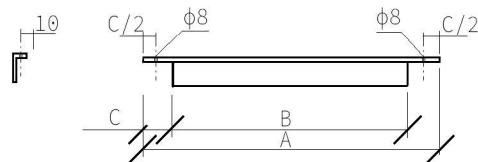

Schodnice
 ocel plocha 40/4
 porch. uprava - zarove zinkovani

8 kusy

8 kusy

Nosniky
 ocel valc. L 40/40/4
 porch. uprava - zarove zinkovani

590mm/520mm
 430mm/350mm

ocel valc. L 40/20/4
 porch. uprava - zarove zinkovani

- | | A | B | C |
|----|-------|-------|------|
| | 265mm | 205mm | 30mm |
| | 340mm | 280mm | 30mm |
| | 390mm | 330mm | 30mm |
| | 410mm | 350mm | 30mm |
| 2x | 420mm | 360mm | 30mm |
| | 460mm | 400mm | 30mm |
| | 525mm | 445mm | 40mm |
| | 530mm | 470mm | 30mm |
| | 565mm | 505mm | 30mm |
| | 640mm | 580mm | 30mm |
| | 720mm | 640mm | 40mm |
| | 720mm | 660mm | 30mm |
| | 750mm | 690mm | 30mm |
| 4x | 845mm | 785mm | 30mm |