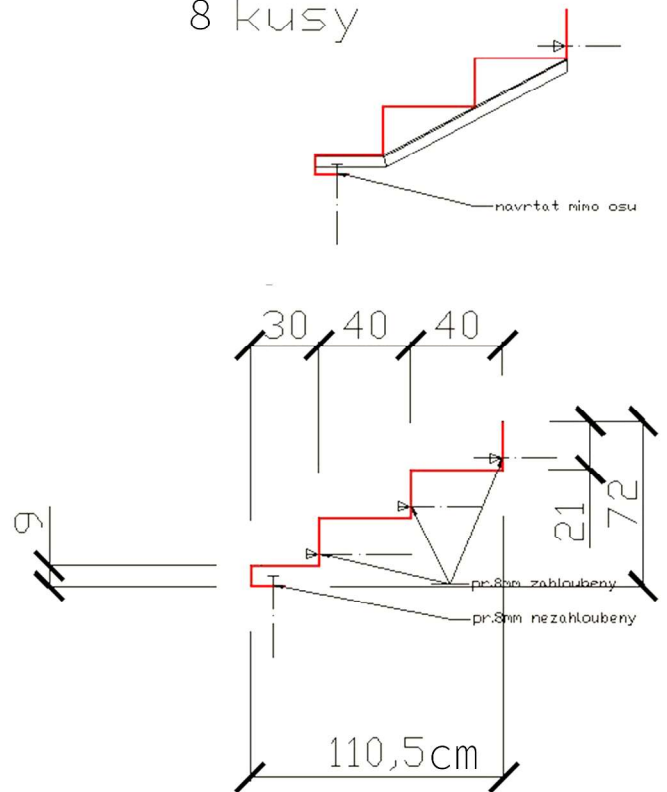

Schodnice
 ocel plocha 40/4
 porch. uprava - zarove zinkovani

8 kusy

8 kusy

Nosniky
 ocel valc. L 40/40/4
 porch. uprava - zarove zinkovani

590mm/520mm
 430mm/350mm

ocel valc. L 40/20/4
 porch. uprava - zarove zinkovani

- | | A | B | C |
|----|-------|-------|------|
| | 265mm | 205mm | 30mm |
| | 340mm | 280mm | 30mm |
| | 390mm | 330mm | 30mm |
| | 410mm | 350mm | 30mm |
| 2x | 420mm | 360mm | 30mm |
| | 460mm | 400mm | 30mm |
| | 525mm | 445mm | 40mm |
| | 530mm | 470mm | 30mm |
| | 565mm | 505mm | 30mm |
| | 640mm | 580mm | 30mm |
| | 720mm | 640mm | 40mm |
| | 720mm | 660mm | 30mm |
| | 750mm | 690mm | 30mm |
| 4x | 845mm | 785mm | 30mm |

ocel jekl 40/40/3
 porch. uprava - zarove zinkovani