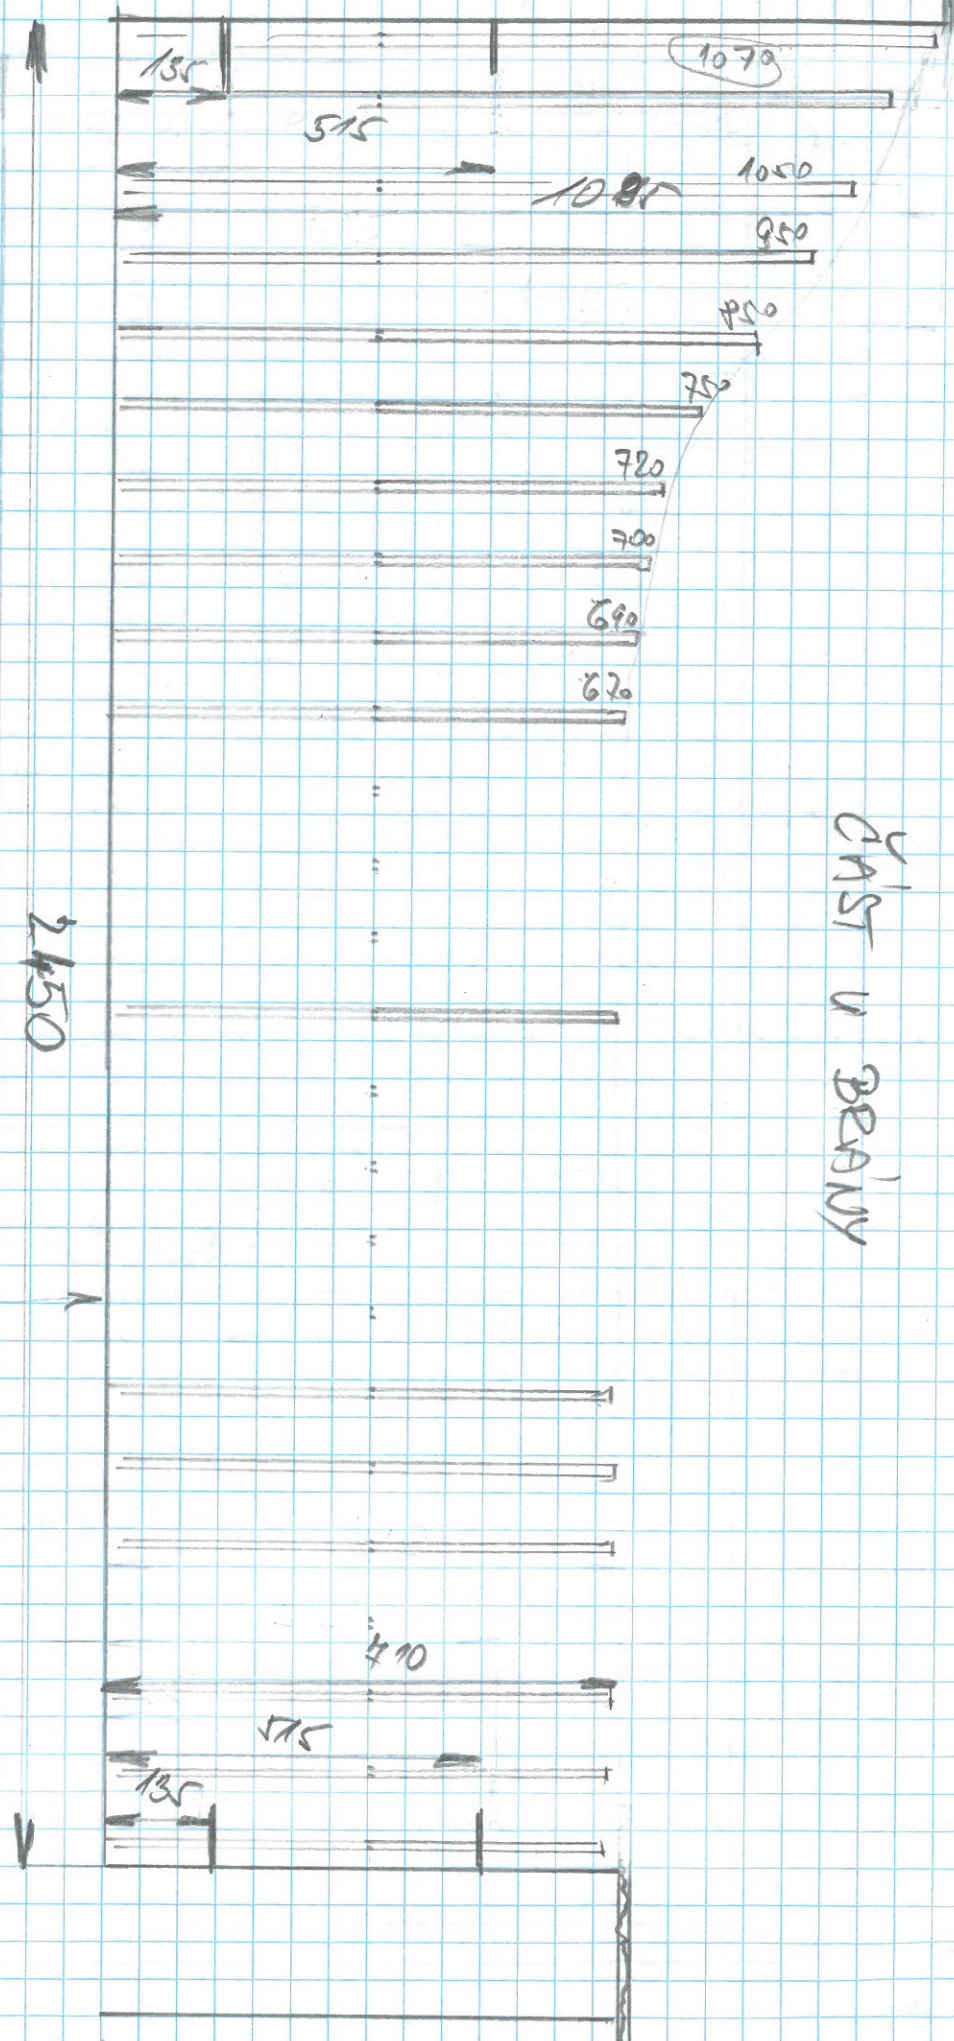

vrata ↑

ČAST V BRÁNY

řídil

60 x 80 x 1,5 =>
140 x 80 x 1,5 =>

2 x 2450 =>
18 x 670 =>
1 x 690 =>
1 x 700 =>
1 x 750 =>
1 x 850 =>

4900

10 + 7m =>

18m 25% náhrada

50

cca 710

~~135~~
~~515~~
~~1085~~
~~950~~
~~850~~
~~750~~
~~720~~
~~700~~
~~690~~
~~670~~
~~2450~~
~~410~~
~~575~~
~~135~~
~~900 x 7~~
~~1050 x 7~~
~~1090 x 2~~