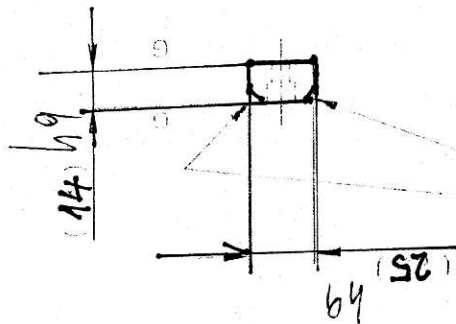

445

NOTES:
 MAX STRESS RELIEVE.
 NIPPLE TO 80 ROCKWELL
 H & GRIND. ENSURE MET
 REMAINS STRAIGHT & TRUE

304/11-4

STANCO

PERO 25x14-445

ED NOT SCALE	DATE	BY
100% STRESS RELIEVE		
100% GRIND		
100% NIPPLE		
100% H & GRIND		
100% REMAINS STRAIGHT & TRUE		
100% MET		
100% OVER FULL LENGTH		