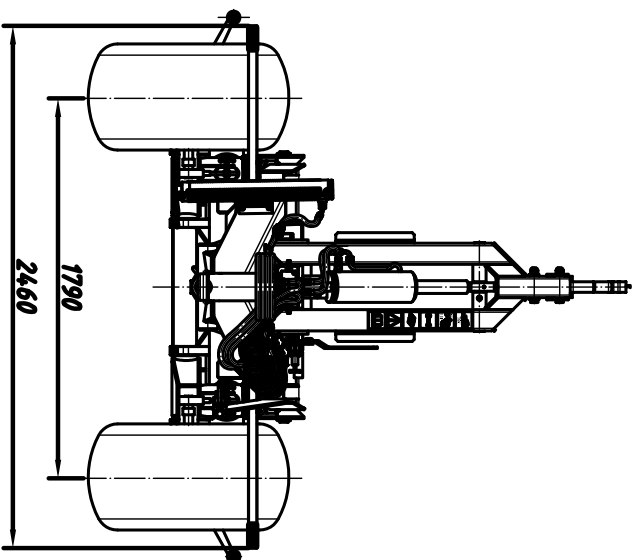

Typ T185
 Total weight - 15000 kg
 Chassis weight - 3000kg
 Maximum load including container - 12000 kg
 Whells 500/50-17 18PR
 Maximum speed (km/h) 40km/h
 Brakes type: 300x160-ADR, 300x150-FAD
 Tipping angle 46°

PRONAR

TRAILER T185