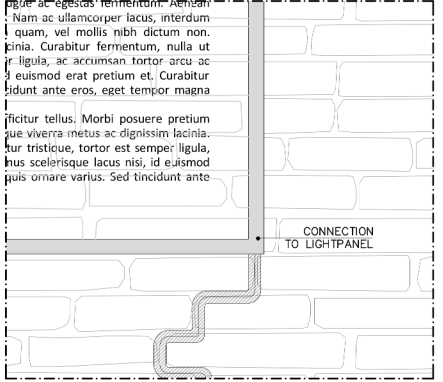

Standard lightpanel with lower flap

Standard lightpanel

Lightpanel with lateral metal flap

Lightpanel (three options)

Elevations, views, specifications

Electrical supply for light panels

Section, elevation

Section, elevation

scale 1:5

Wall mounting devices

Section, elevation, sketch

Light panel detail 1:1

scale 1:2