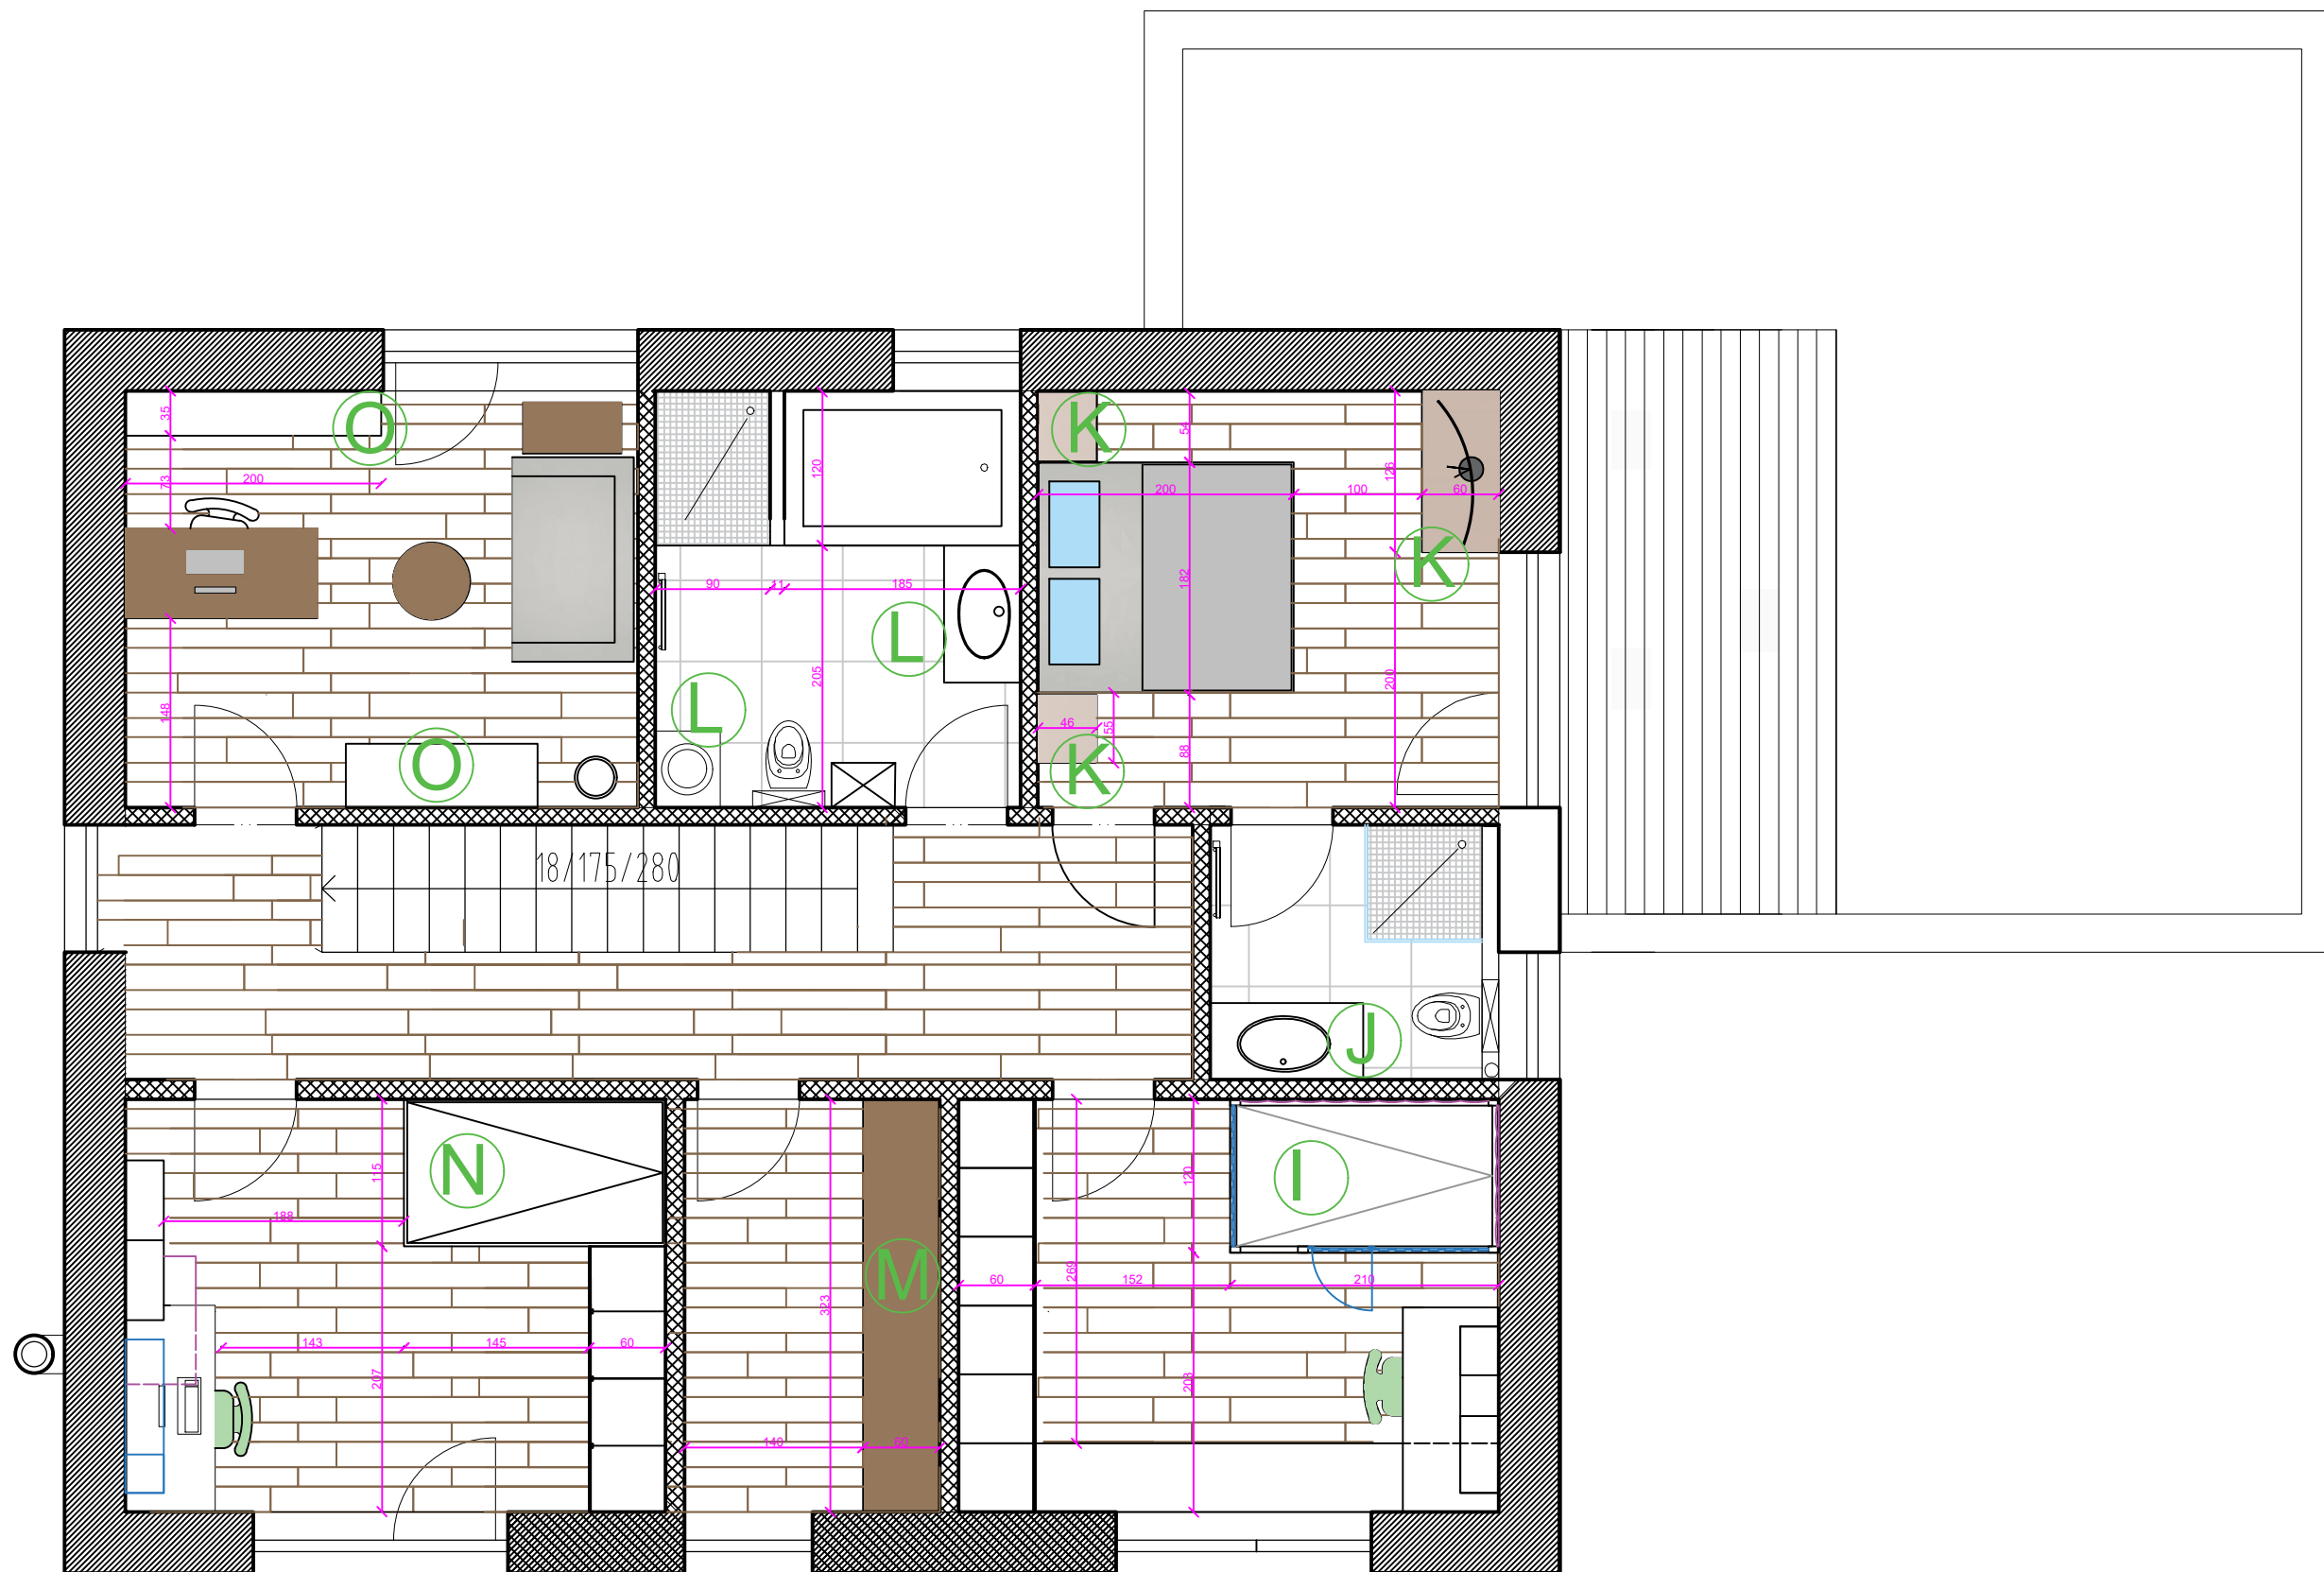

B

Wardrobe corridor

option 2

Ikea  
 Article Number: 902.192.97  
 Min. width: 67 cm  
 Max. width: 120 cm  
 Depth: 40 cm  
 Height: 20 cm  
 Max. load: 20 kg

option 2

First floor

PROJCTET:

Interior design

Location:

Czech Republic

Client:

fam.Andrevski

Design:

MOOD interior design

Phase:

**Layout design -furniture**