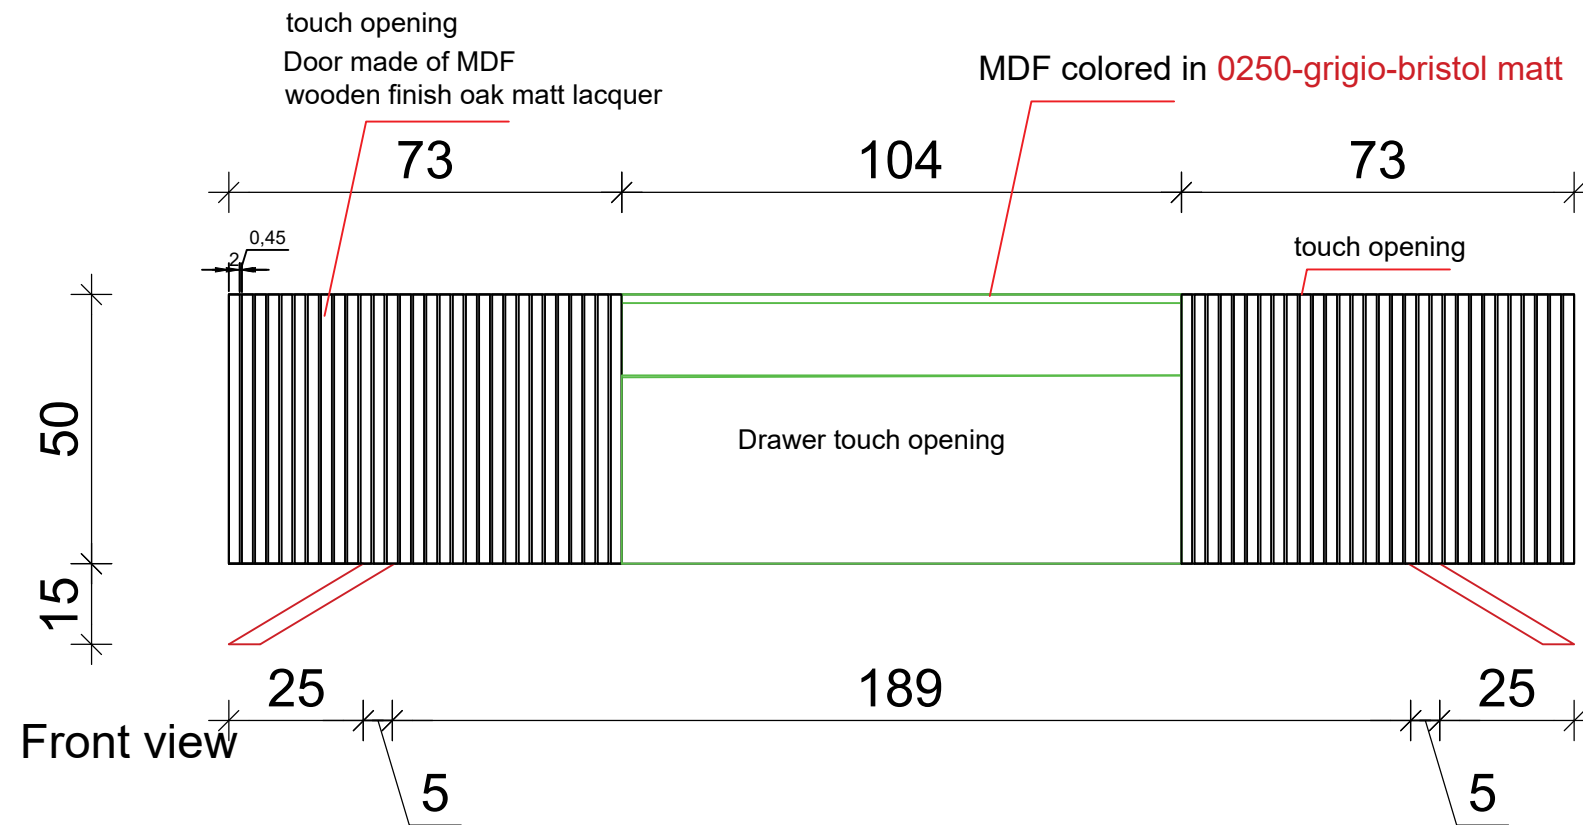

B

Wardrobe corridor

option 2

Ikea  
 Article Number: 902.192.97  
 Min. width: 67 cm  
 Max. width: 120 cm  
 Depth: 40 cm  
 Height: 20 cm  
 Max. load: 20 kg

option 2

First floor

PROJCTET:

Interior design

Location:

Czech Republic

Client:

fam.Andrevski

Design:

MOOD interior design

Phase:

**Layout design -furniture**