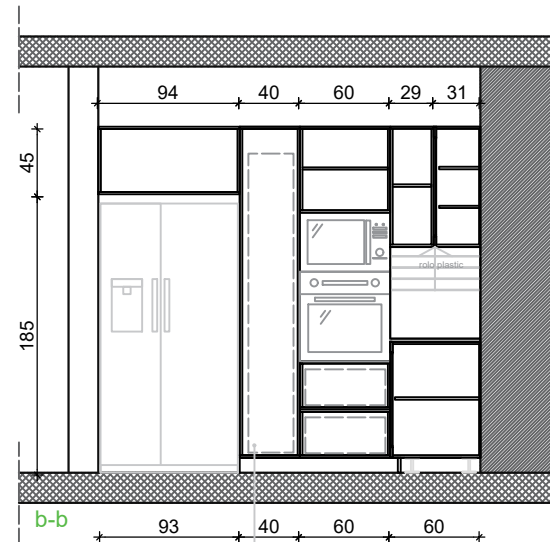

Colors

Material description

Kitchen down elements corpus made of wooden venner plywood **Brest Tossini braon**
H1212 ST33 EGGER, door made of MDF colored in 0250-grigio-bristol matt soft mechanism of closing blum, upper elements corpus made of wooden venner plywood **Brest Tossini braon**
H1212 ST33 EGGER face made of MDF colored in 0258-grigio-smeraldo touch mechanism opening door blum, high elements corpus made of wooden venner plywood **Brest Tossini braon**
H1212 ST33 EGGER, face made of 0250-grigio-bristol matt soft mechanism closing, work top made of kerok anthracite color sinks also kerok anthracite color