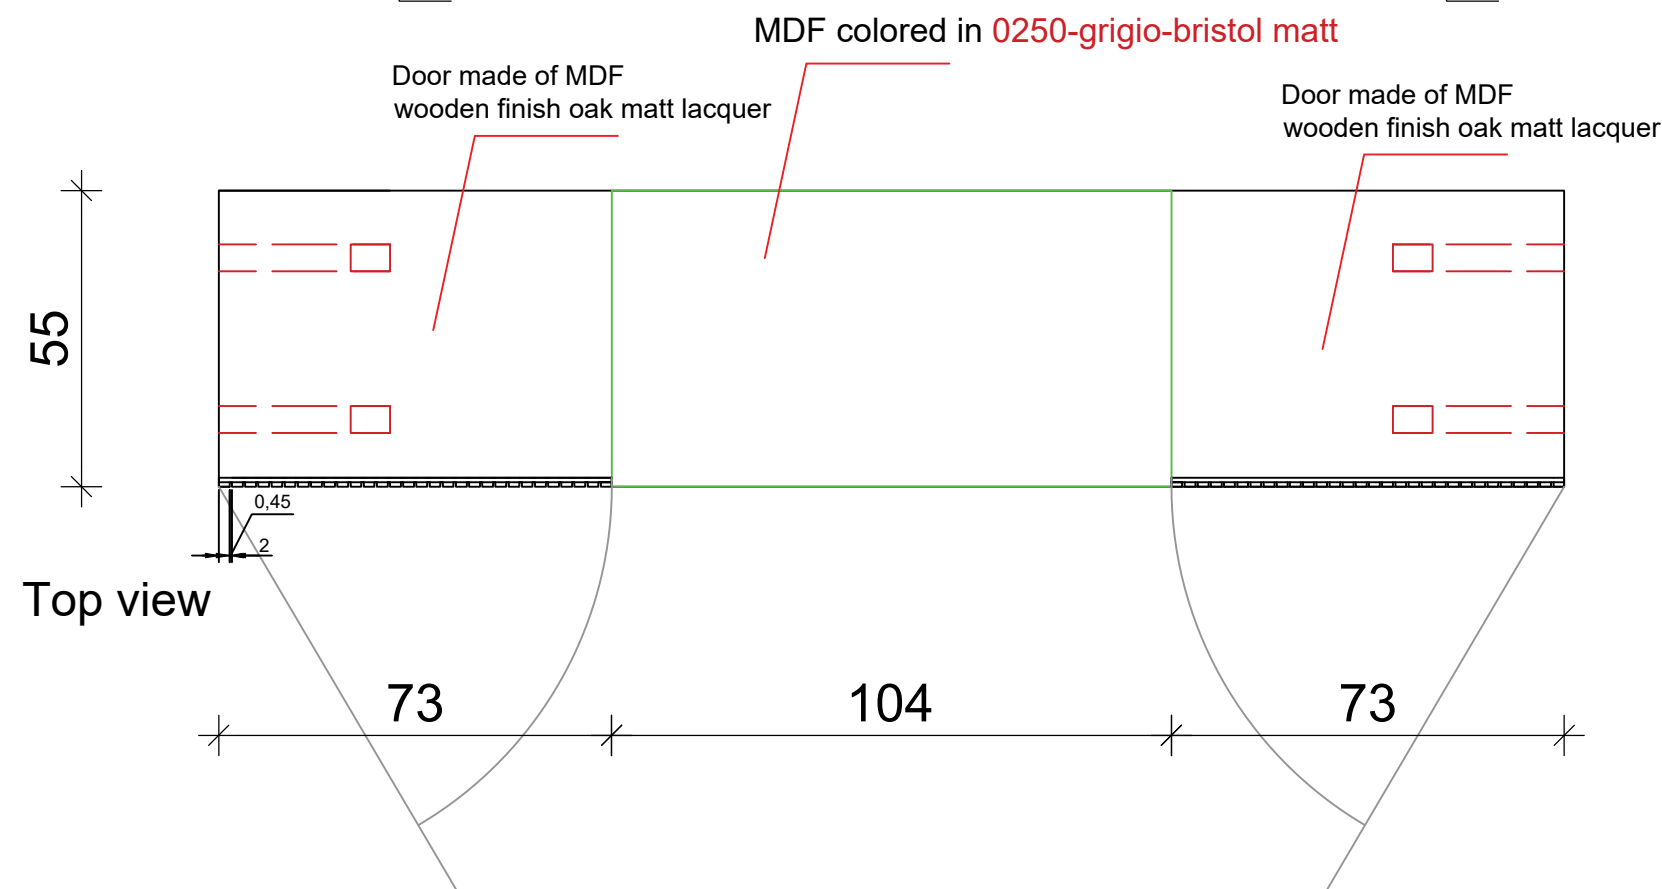

B

Wardrobe corridor

option 2

Ikea  
 Article Number: 902.192.97  
 Min. width: 67 cm  
 Max. width: 120 cm  
 Depth: 40 cm  
 Height: 20 cm  
 Max. load: 20 kg

option 2

First floor

PROJCTET:

Interior design

Location:

Czech Republic

Client:

fam.Andrevski

Design:

MOOD interior design

Phase:

**Layout design -furniture**