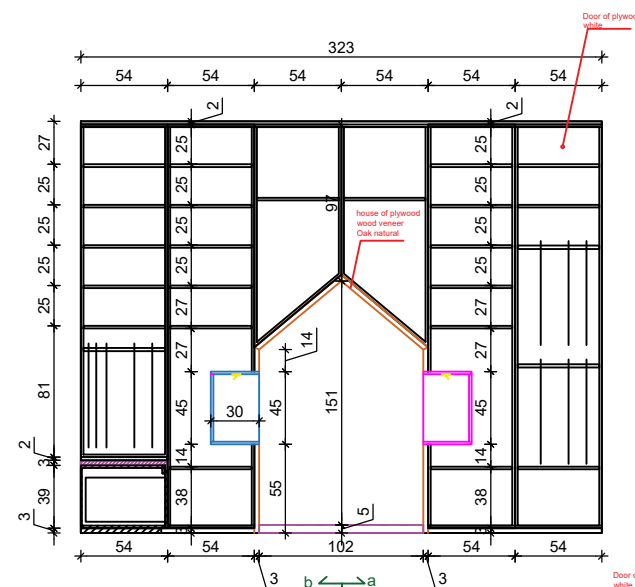

1 Bed design