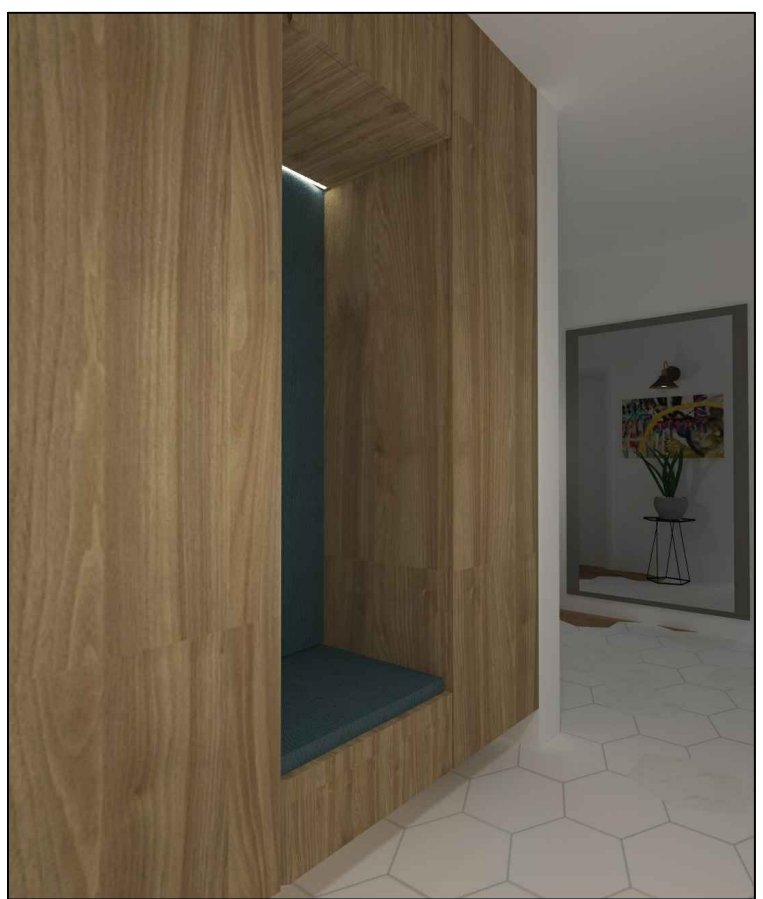

ARCH -01

Colors

Material description

Kitchen down elements corpus made of wooden venner plywood **Brest Tossini braon**  
H1212 ST33 EGGER, door made of MDF colored in 0250-grigio-bristol matt soft mechanism of closing blum, upper elements corpus made of wooden venner plywood **Brest Tossini braon**  
H1212 ST33 EGGER face made of MDF colored in 0258-grigio-smeraldo touch mechanism opening door blum, high elements corpus made of wooden venner plywood **Brest Tossini braon**  
H1212 ST33 EGGER, face made of 0250-grigio-bristol matt soft mechanism closing, work top made of kerok anthracite color sinks also kerok anthracite color

B

Wardrobe corridor

option 2

Ikea  
 Article Number: 902.192.97  
 Min. width: 67 cm  
 Max. width: 120 cm  
 Depth: 40 cm  
 Height: 20 cm  
 Max. load: 20 kg

option 2

First floor

PROJCTET:

Interior design