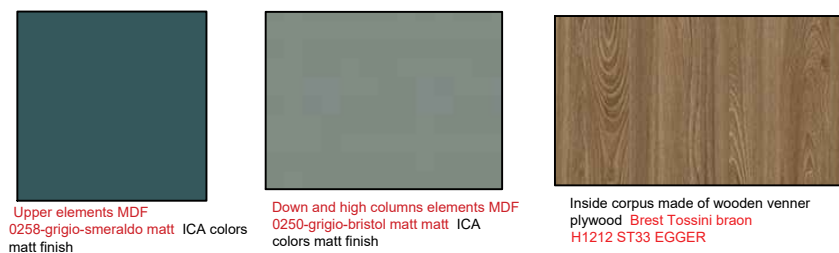

ARCH -01

Colors

Material description

Kitchen down elements corpus made of wooden venner plywood **Brest Tossini braon**  
H1212 ST33 EGGER, door made of MDF colored in 0250-grigio-bristol matt soft mechanism of closing blum, upper elements corpus made of wooden venner plywood **Brest Tossini braon**  
H1212 ST33 EGGER face made of MDF colored in 0258-grigio-smeraldo touch mechanism opening door blum, high elements corpus made of wooden venner plywood **Brest Tossini braon**  
H1212 ST33 EGGER, face made of 0250-grigio-bristol matt soft mechanism closing, work top made of kerok anthracite color sinks also kerok anthracite color