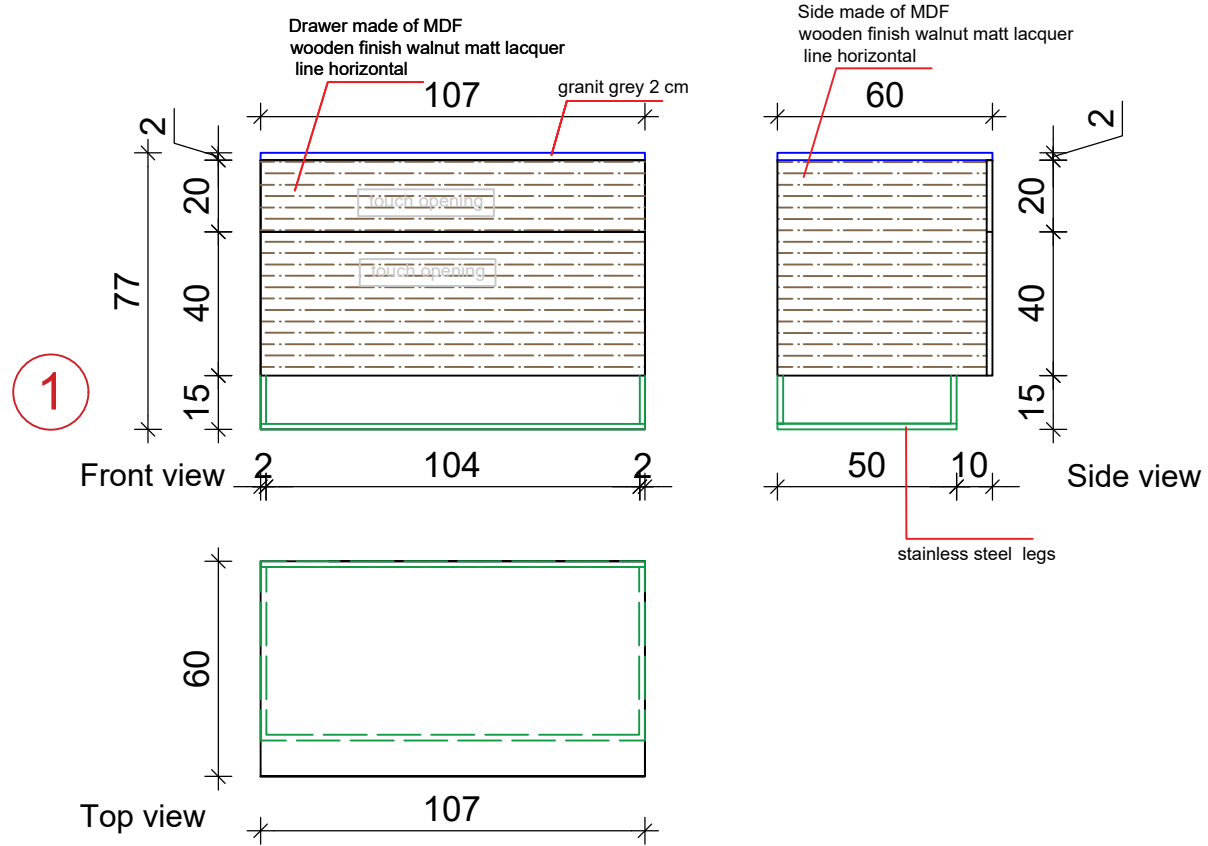

MDF colored in
0118-sabbia-chiaro matt