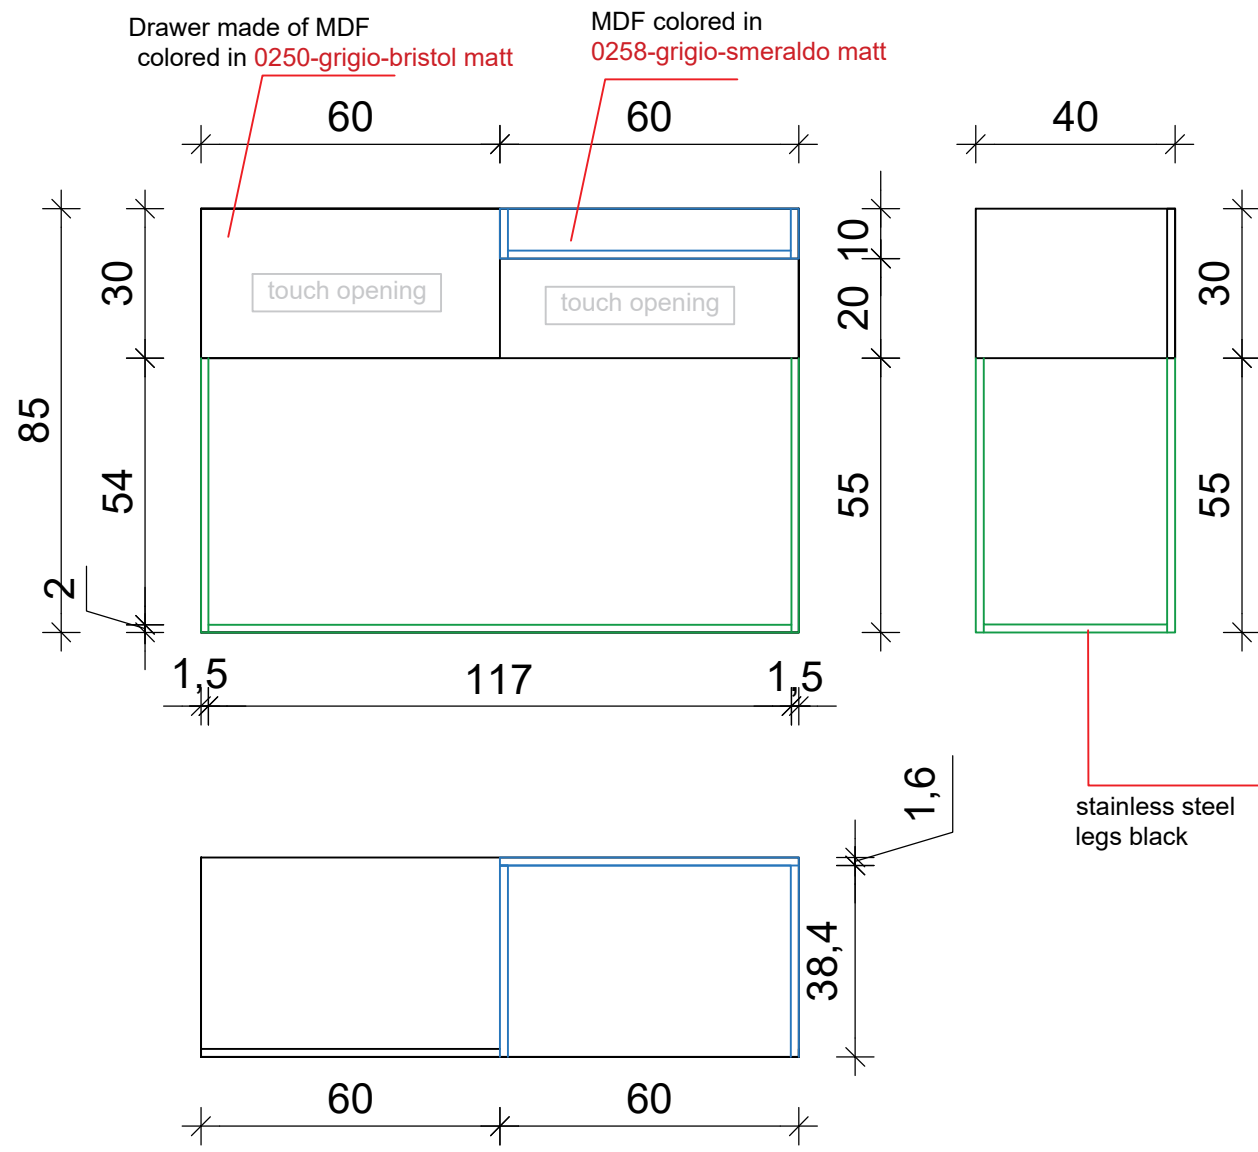

B

Wardrobe corridor

option 2

Ikea  
 Article Number: 902.192.97  
 Min. width: 67 cm  
 Max. width: 120 cm  
 Depth: 40 cm  
 Height: 20 cm  
 Max. load: 20 kg

option 2

First floor

PROJCTET:

Interior design

Location:

Czech Republic

Client:

fam.Andrevski

Design:

MOOD interior design

Phase:

**Layout design -furniture**