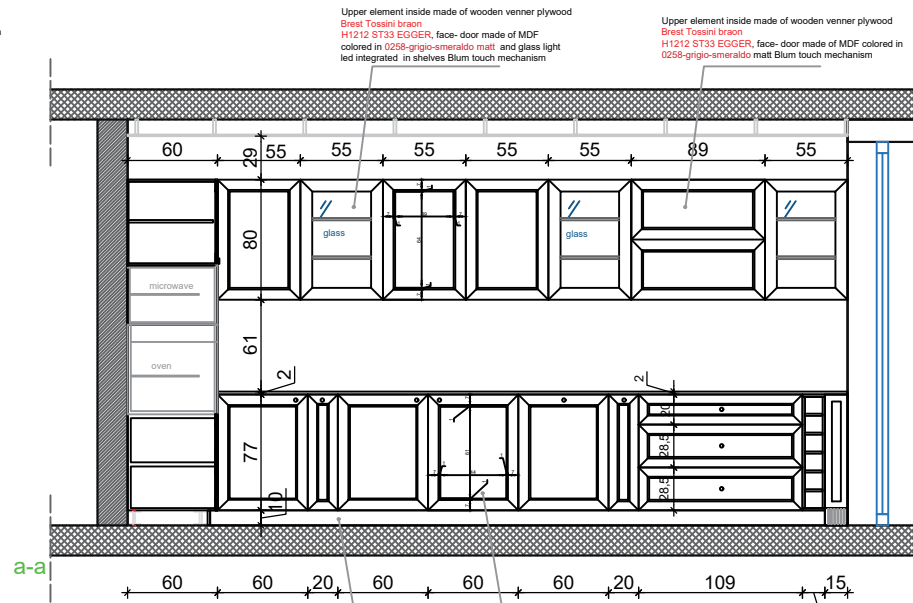

Colors

Material description

Kitchen down elements corpus made of wooden venner plywood **Brest Tossini braon**
H1212 ST33 EGGER, door made of MDF colored in 0250-grigio-bristol matt soft mechanism of closing blum, upper elements corpus made of wooden venner plywood **Brest Tossini braon**
H1212 ST33 EGGER face made of MDF colored in 0258-grigio-smeraldo touch mechanism opening door blum, high elements corpus made of wooden venner plywood **Brest Tossini braon**
H1212 ST33 EGGER, face made of 0250-grigio-bristol matt soft mechanism closing, work top made of kerok anthracite color sinks also kerok anthracite color