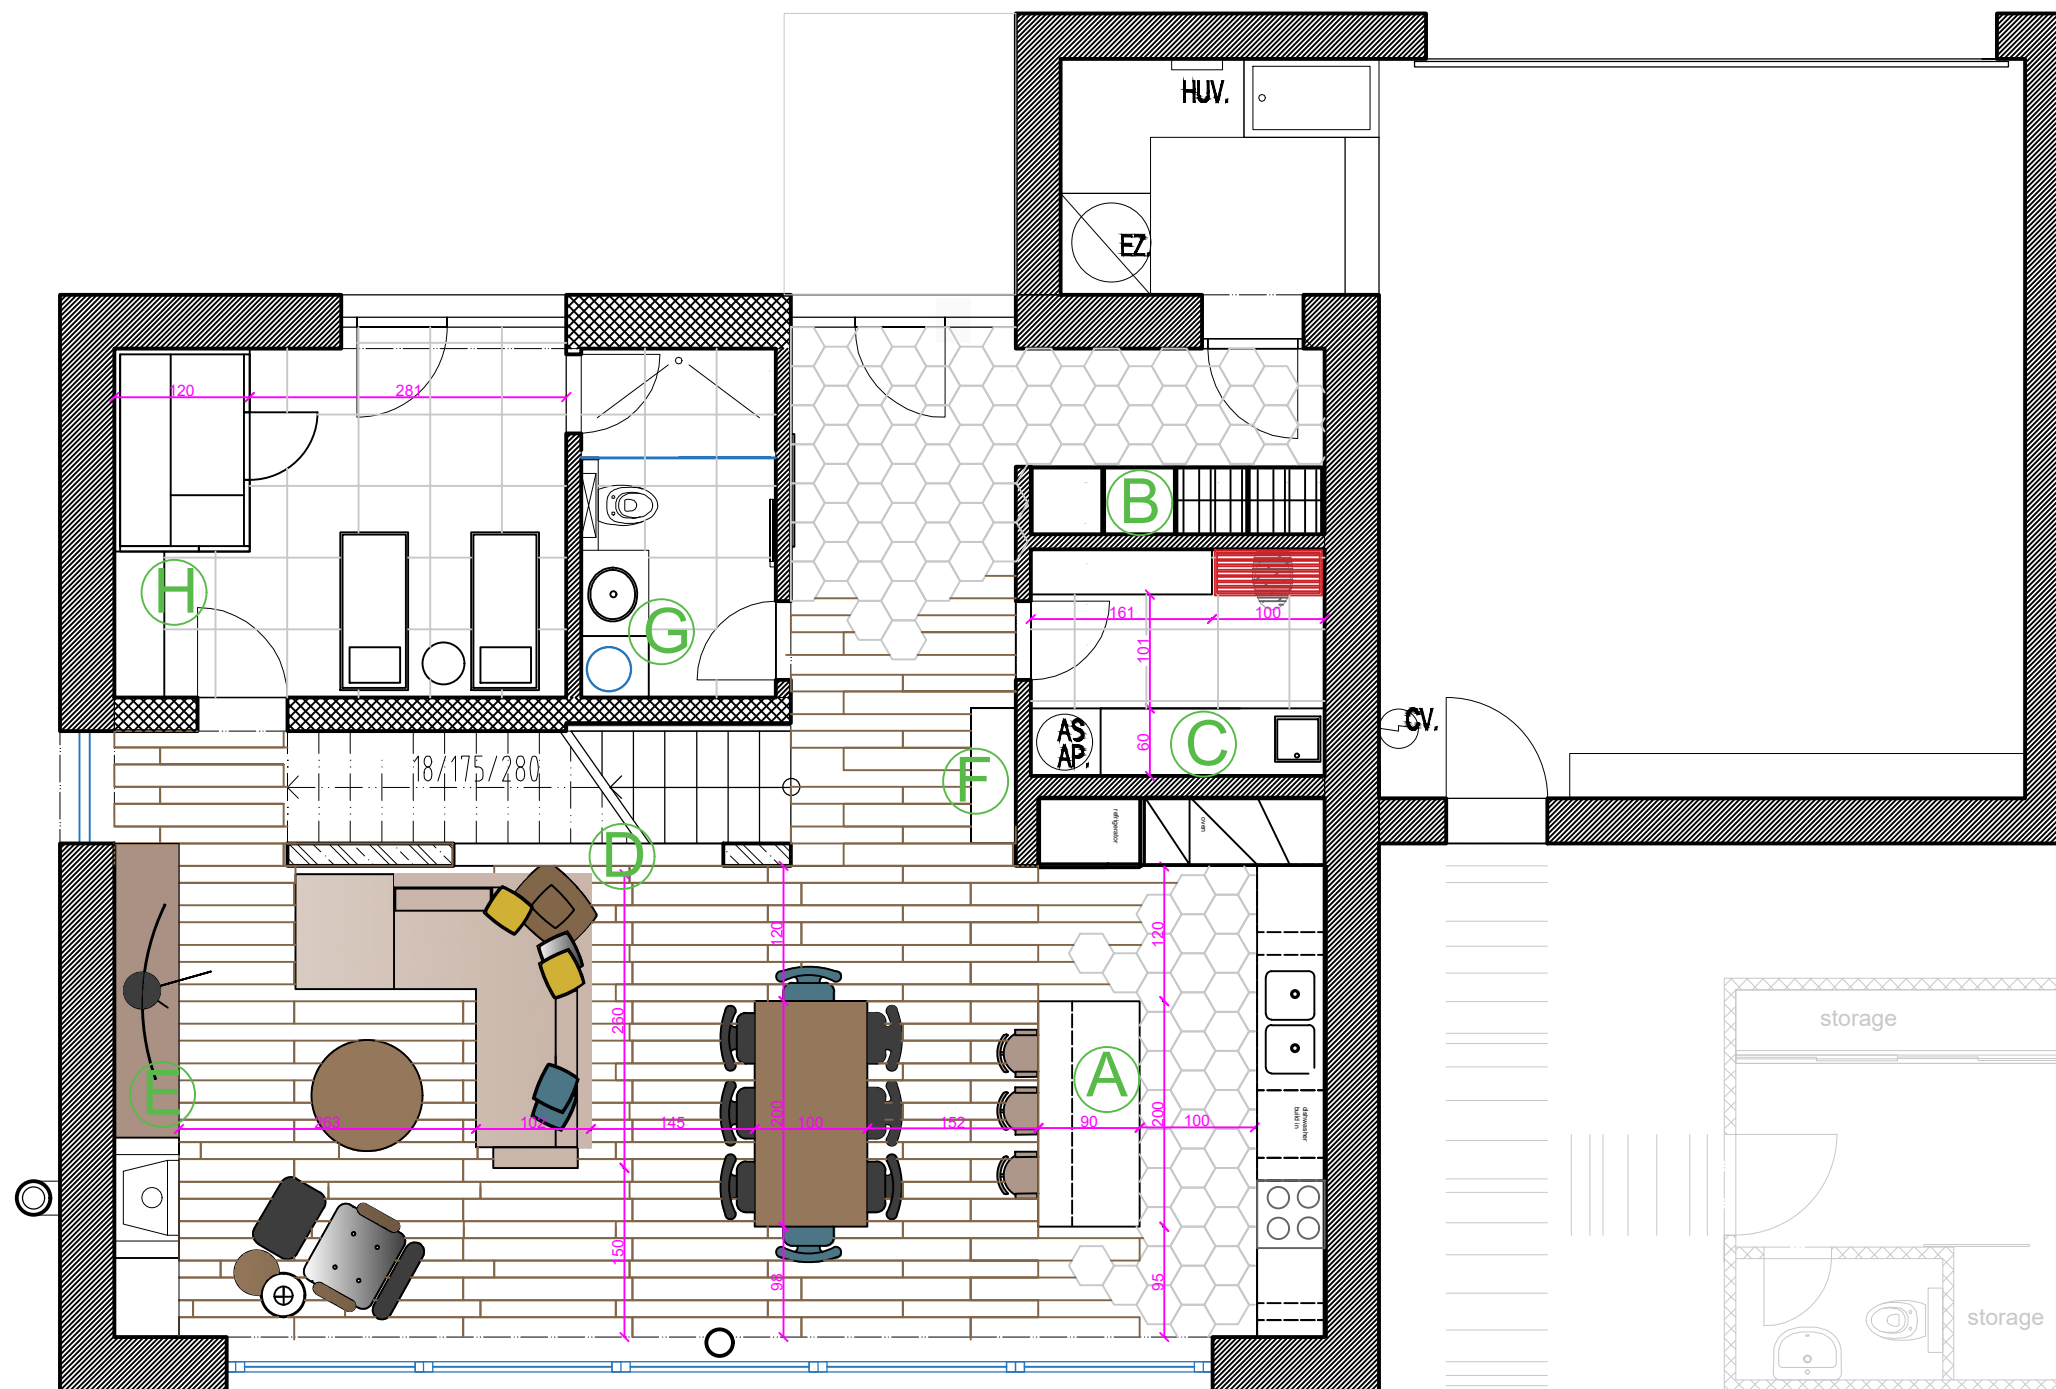

# FURNITURE DESIGN

Ground floor

PROJCT:		
Interior design		
Location:		
Czech Republic		
Client:		
fam.Andrevski		
Design:		
MOOD interior design		
Phase:		
Layout design -furniture		
Date:	CKAJIA:	tech.no.

ARCH -01

Colors

Material description

Kitchen down elements corpus made of wooden venner plywood **Brest Tossini braon**  
H1212 ST33 EGGER, door made of MDF colored in 0250-grigio-bristol matt soft mechanism of closing blum, upper elements corpus made of wooden venner plywood **Brest Tossini braon**  
H1212 ST33 EGGER face made of MDF colored in 0258-grigio-smeraldo touch mechanism opening door blum, high elements corpus made of wooden venner plywood **Brest Tossini braon**  
H1212 ST33 EGGER, face made of 0250-grigio-bristol matt soft mechanism closing, work top made of kerok anthracite color sinks also kerok anthracite color

B

Wardrobe corridor

option 2

Ikea  
 Article Number: 902.192.97  
 Min. width: 67 cm  
 Max. width: 120 cm  
 Depth: 40 cm  
 Height: 20 cm  
 Max. load: 20 kg

option 2

First floor

PROJCTET:

Interior design

Location:

Czech Republic

Client:

fam.Andrevski

Design:

MOOD interior design

Phase:

**Layout design -furniture**