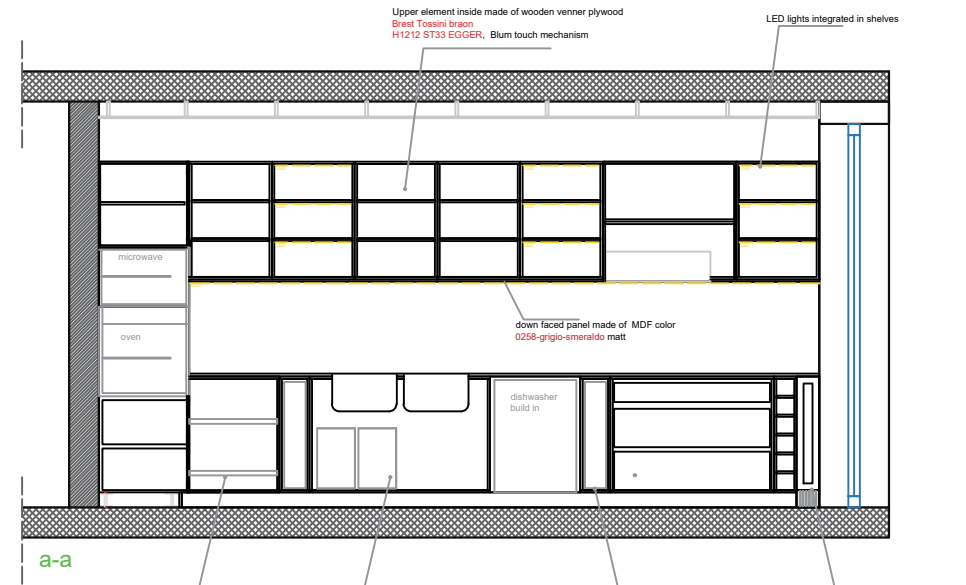

Colors

Material description

Kitchen down elements corpus made of wooden venner plywood **Brest Tossini braon**
H1212 ST33 EGGER, door made of MDF colored in 0250-grigio-bristol matt soft mechanism of closing blum, upper elements corpus made of wooden venner plywood **Brest Tossini braon**
H1212 ST33 EGGER face made of MDF colored in 0258-grigio-smeraldo touch mechanism opening door blum, high elements corpus made of wooden venner plywood **Brest Tossini braon**
H1212 ST33 EGGER, face made of 0250-grigio-bristol matt soft mechanism closing, work top made of kerok anthracite color sinks also kerok anthracite color