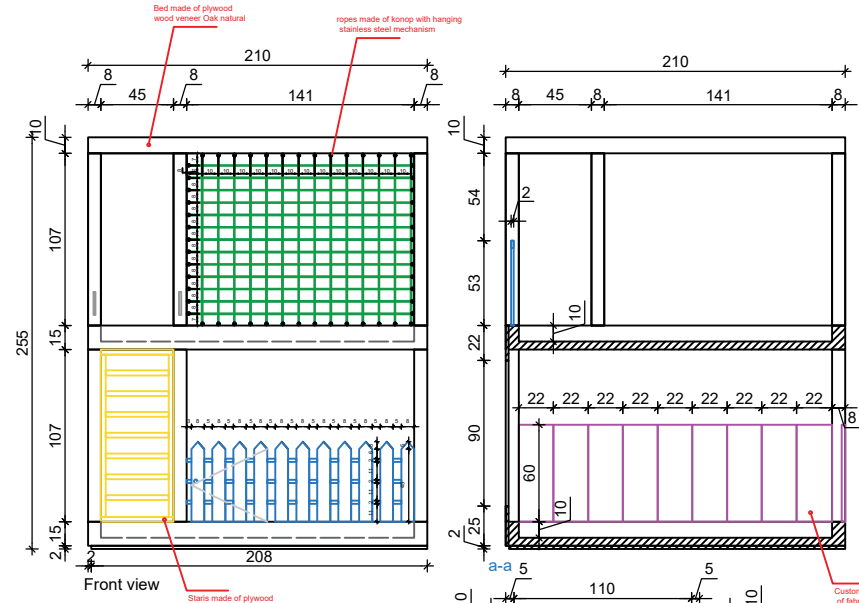

1 Bed design