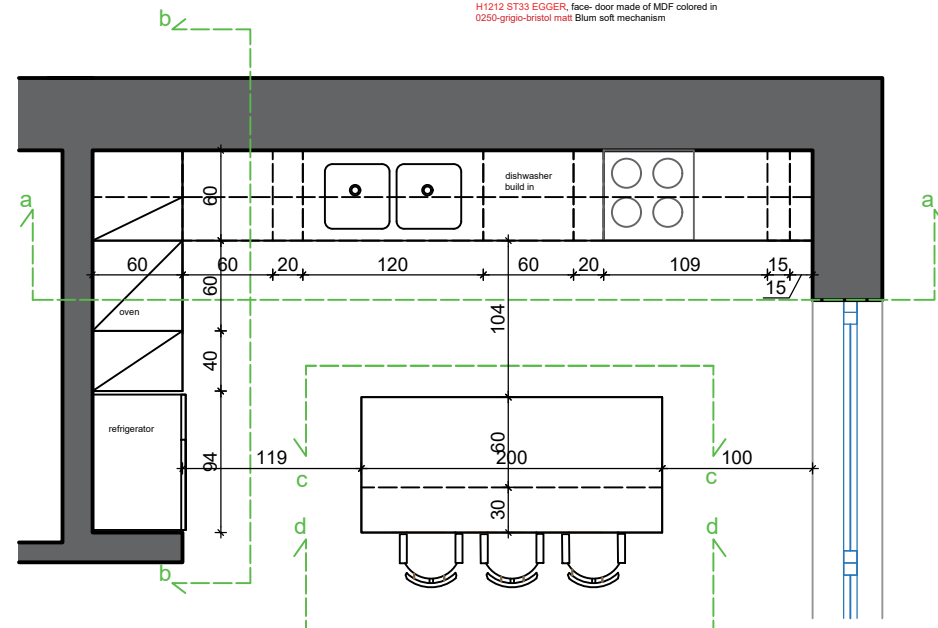

Colors

Material description

Kitchen down elements corpus made of wooden venner plywood **Brest Tossini braon**
H1212 ST33 EGGER, door made of MDF colored in 0250-grigio-bristol matt soft mechanism of closing blum, upper elements corpus made of wooden venner plywood **Brest Tossini braon**
H1212 ST33 EGGER face made of MDF colored in 0258-grigio-smeraldo touch mechanism opening door blum, high elements corpus made of wooden venner plywood **Brest Tossini braon**
H1212 ST33 EGGER, face made of 0250-grigio-bristol matt soft mechanism closing, work top made of kerok anthracite color sinks also kerok anthracite color