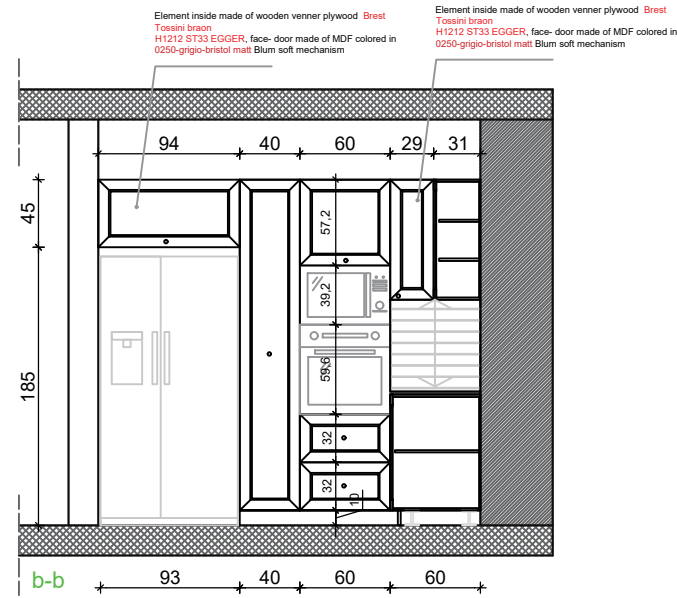

Colors

Material description

Kitchen down elements corpus made of wooden venner plywood **Brest Tossini braon**
H1212 ST33 EGGER, door made of MDF colored in 0250-grigio-bristol matt soft mechanism of closing blum, upper elements corpus made of wooden venner plywood **Brest Tossini braon**
H1212 ST33 EGGER face made of MDF colored in 0258-grigio-smeraldo touch mechanism opening door blum, high elements corpus made of wooden venner plywood **Brest Tossini braon**
H1212 ST33 EGGER, face made of 0250-grigio-bristol matt soft mechanism closing, work top made of kerok anthracite color sinks also kerok anthracite color