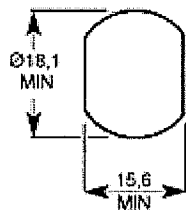

Detail: F523

FIXING HOLE SIZE

*NUT FIXING*

Low & Fletcher and Euro-Locks

Copyright © 2006