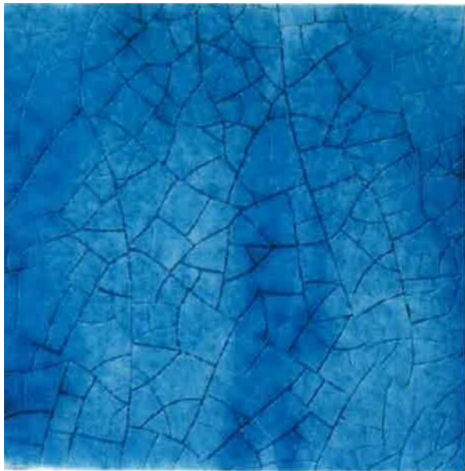

A-A (1 : 10)

B (1 : 2)

COLOUR TO MATCH
PANTONE 3135 U

	PROD.CODE:
DRAWN	8.2.2017
MATERIAL	Crackle Glazed Ceramic
STOCK	
AMOUNT	1

17-0136

ASSEM.DRAW.:

SHEET
1 / 1

DOC.No., TITLE: A101-02-17-0136 COFFEE TABLE TOP