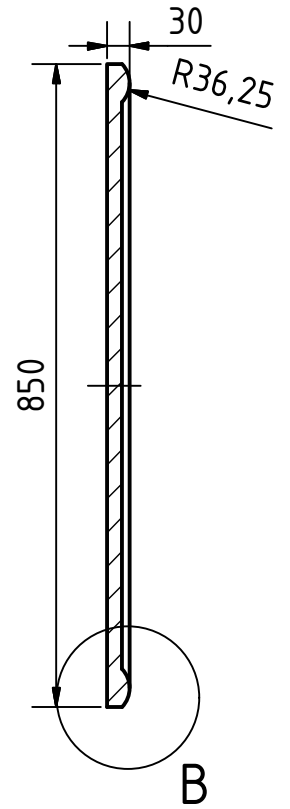

A-A (1 : 10)

B (1 : 2)

COLOUR TO MATCH
PANTONE 3135 U

	PROD.CODE:
DRAWN	8.2.2017
MATERIAL	Crackle Glazed Ceramic
STOCK	
AMOUNT	1

17-0136

ASSEM.DRAW.:

SHEET
1 / 1

DOC.No., TITLE: A101-02-17-0136 COFFEE TABLE TOP

A4