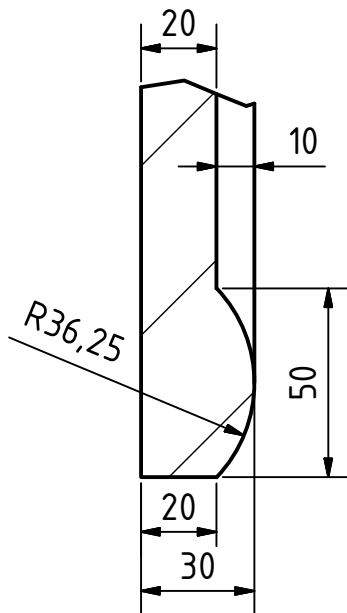

A-A (1 : 10)

B (1 : 2)

COLOUR TO MATCH
PANTONE 3135 U

	PROD.CODE:
DRAWN	8.2.2017
MATERIAL	Crackle Glazed Ceramic
STOCK	
AMOUNT	1

17-0136

ASSEM.DRAW.:

SHEET
1 / 1

DOC.No., TITLE: A101-02-17-0136 COFFEE TABLE TOP

A4