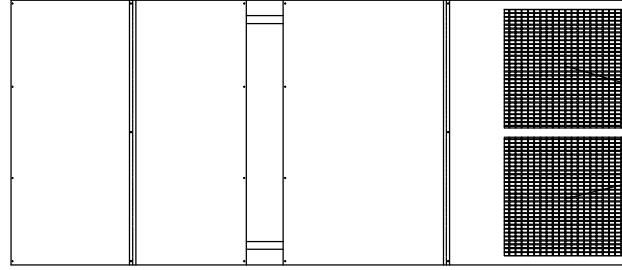

9

10

AIR SHOT

TOP VIEW

RIGHT SIDE VIEW  
MUFFLER DETAY

MUFFLER OUTLET

FRONT VIEW

IZOLATION