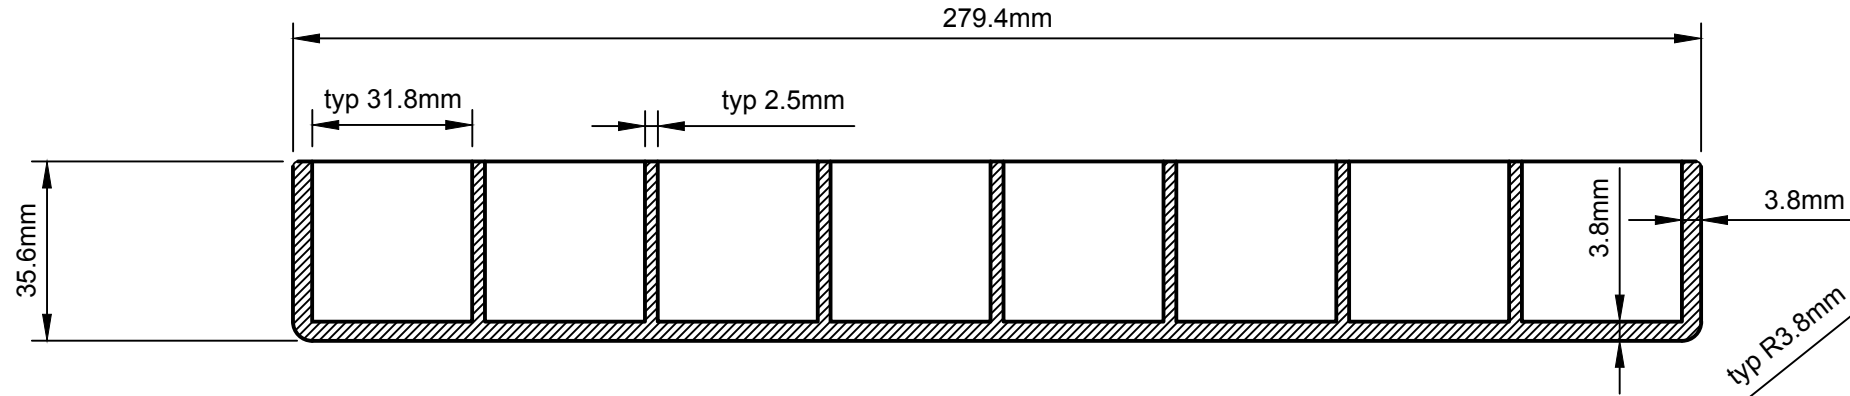

A-A (1:1.5)

Parts List				
Item	Qty	Part Number	Description	Material
1	1	11.12.01	AICE Cube 1 1/4	Rubber, Silicone 50 shore A

Dept.	Technical reference	Created by Lukas Kastner 09/04/2020	Approved by
 <small>All rights reserved: These drawings of the concepts, design, and ideas which they incorporate remain the property of Crucial Detail. They may not be copied, reproduced, disclosed to others or used in connection with any work other than the specified project for which they were prepared, in whole or in part, without the prior written authorization of Crucial Detail.</small>		Document type	Document status
		Title 11.12.01 AICE Cube 1 1/4	
		Rev.	Date of issue
		Sheet 1/1	