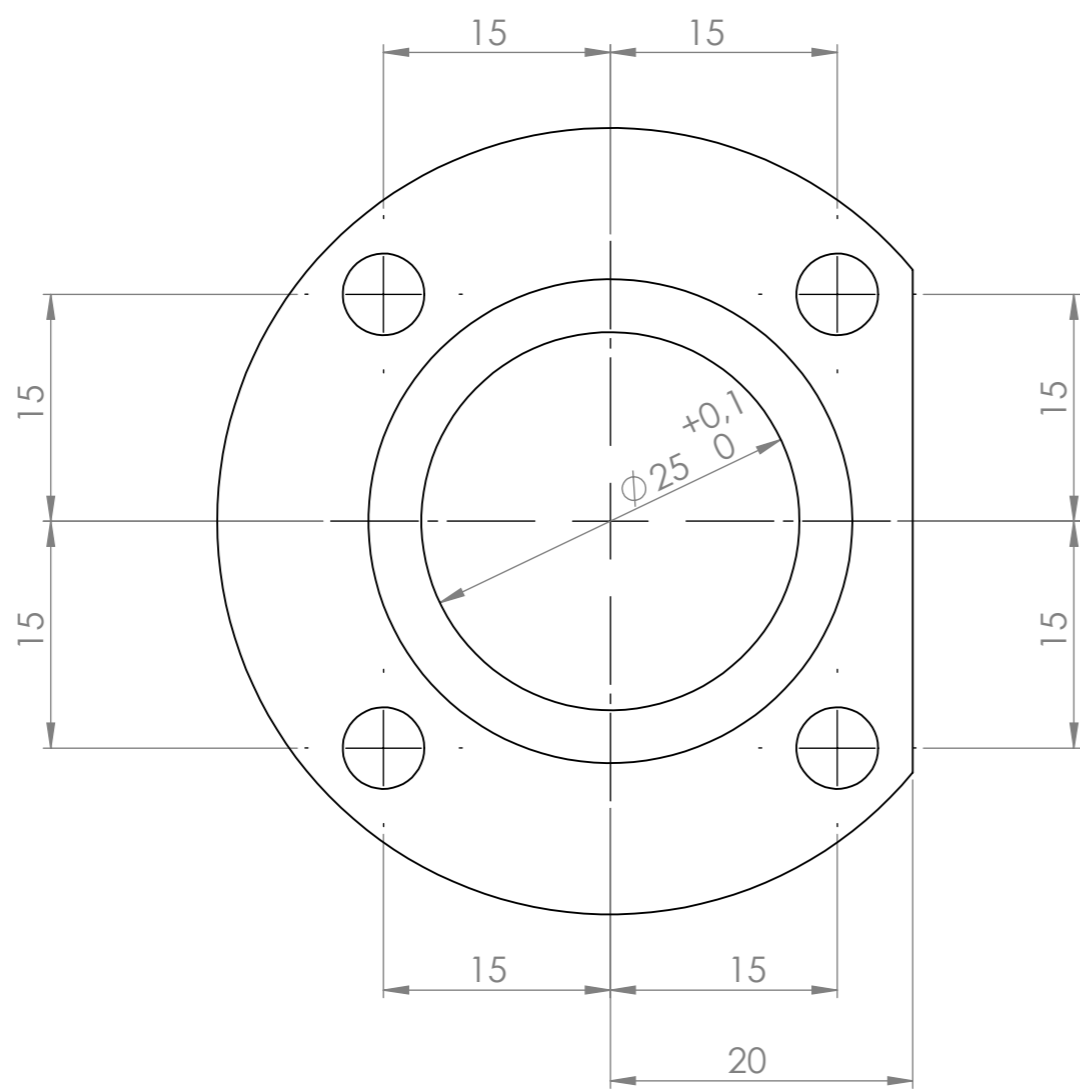

-0,3

3D VIEW

Ra 1.6

Celkem 2ks.

Item	Semi-finished produkt		Material	Qty
	P10-pr-52		3.3547 (EN-AW 5083)	1
This drawing is an intellectual property AROJA XORFEX s.r.o.			Tolerances:	Projection:
2:1	Designed by : Tilscher M.	Revision:	ISO 8015, ISO 2768 - mK	
	Drawn by : Tilscher M.		Project: AX19038	
	Approved by : Tilscher M.			
	Date : 05.06.2020	Format:	Weight : 0.01kg	
	A3			
AROJA XORFEX	Name :	Drawing number :		
	Cover	MP19038_401_21		
	File : MP19038_401_21 cover	Sheet: 1 of 1		