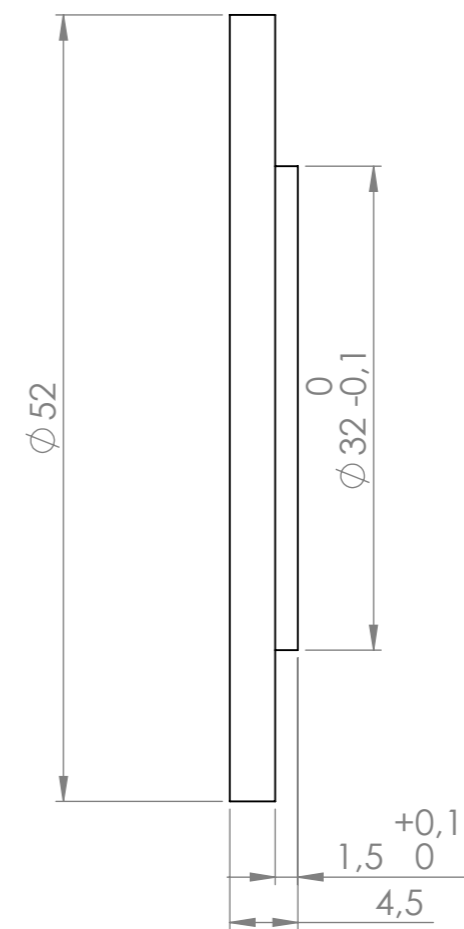

-0,3

3D VIEW

Ra 1.6

Celkem 2ks.

Item	Semi-finished produkt		Material	Qty
	P10-pr-52		3.3547 (EN-AW 5083)	1
This drawing is an intellectual property AROJA XORFEX s.r.o.			Tolerances:	Projection:
2:1	Designed by : Tilscher M.	Revision:	ISO 8015, ISO 2768 - mK	
	Drawn by : Tilscher M.		Project: AX19038	
	Approved by : Tilscher M.			
	Date : 05.06.2020	Format:	Weight : 0.01kg	
	A3			
AROJA XORFEX	Name :	Drawing number :		
	Cover	MP19038_401_21		
	File : MP19038_401_21 cover	Sheet: 1 of 1		