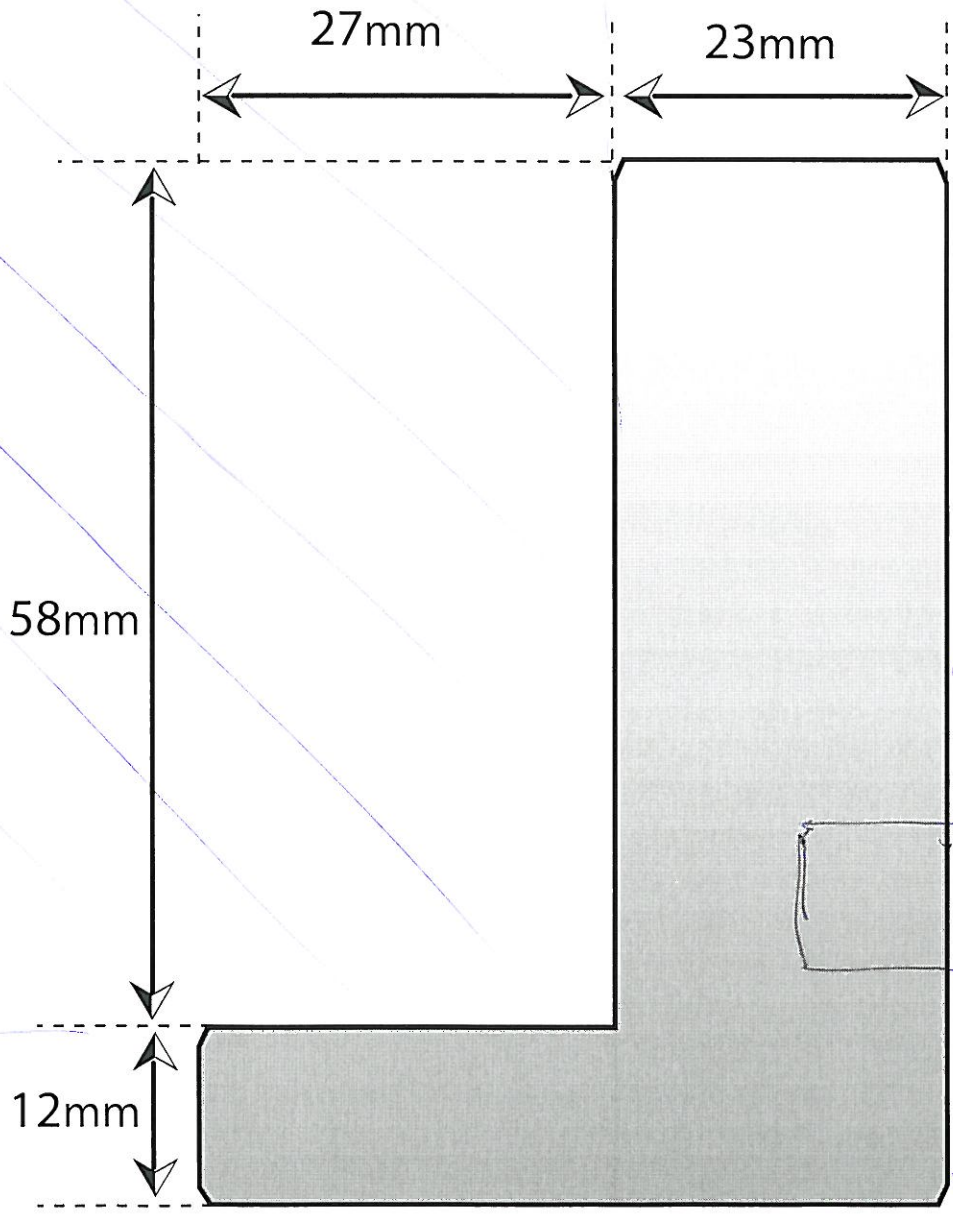

IPR-frame

Shutter profil

IPL-frame

22mm

28mm

Shutle-profi

8mm

20mm