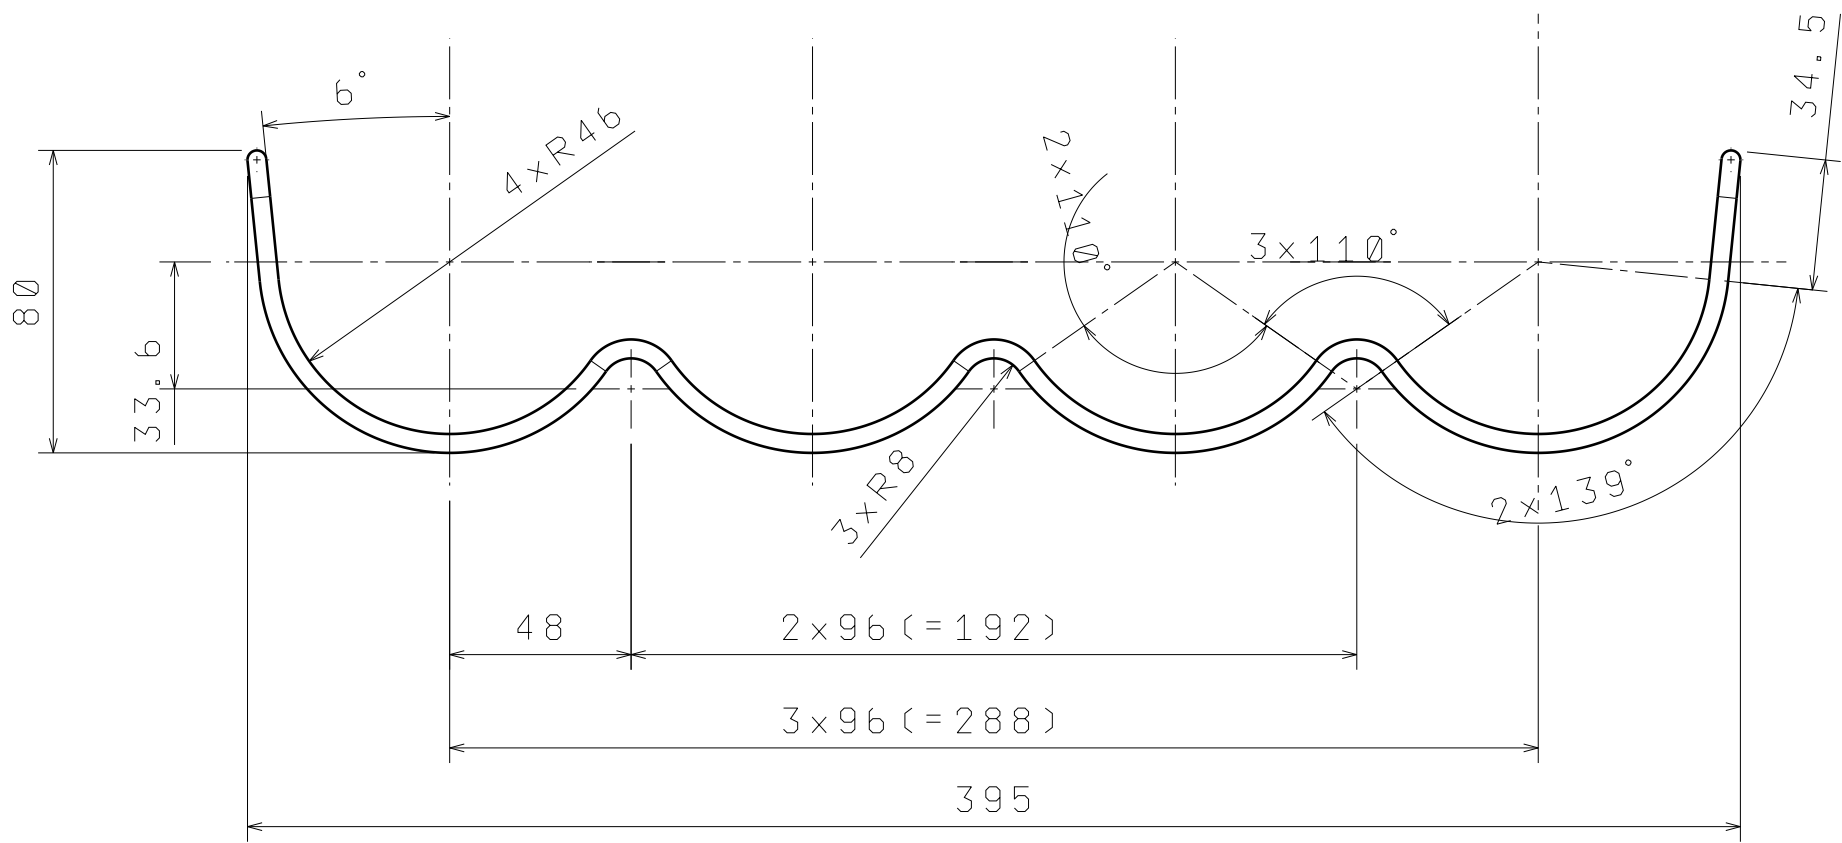

H G F E D C B A

4

3

2

1

ROZVINUTA DELKA DRATU 575mm

O.K. Engineering		DRAWING TITLE		
DRAWN BY	DATE	DRAT1		
O. KANAK	06.11.2016	SIZE	DRAWING NUMBER	REV
CHECKED BY	DATE	A3	SV100001D	NEW
DESIGNED BY	DATE	SCALE	1:2	WEIGHT (kg) 0.089
				SHEET 1/1