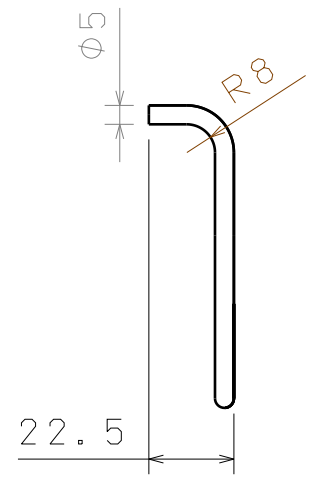

H G F E D C B A

4

3

2

1

ROZVINUTA DELKA DRATU 575mm

O.K. Engineering		DRAWING TITLE		
DRAWN BY	DATE	DRAT1		
O. KANAK	06.11.2016	SIZE	DRAWING NUMBER	REV
CHECKED BY	DATE	A3	SV100001D	NEW
DESIGNED BY	DATE	SCALE	1:2	WEIGHT (kg) 0.089
				SHEET 1/1