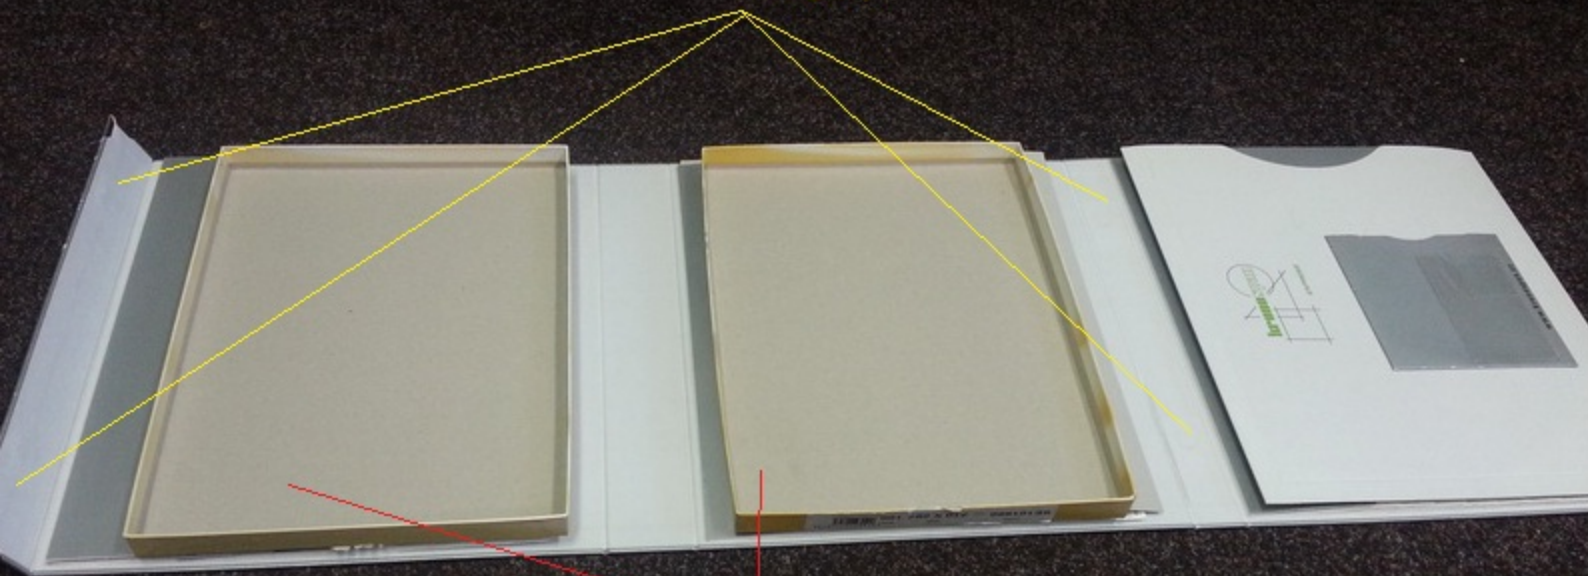

EXPRESS

SE101980
FORM 210 X 297 100
SIZE
P08 6575R210711075A
10/24

Magnety

Magnety

"Vaničky" pro molitanové pořadače.
Vnitřní plochy vaniček jsou černé, vnější
obvod bílý.

Krabička s
černým dnem

Krabička s
černým dnem

Series Polaroids

Four small Polaroid-style images showing a sailboat on the water in different lighting conditions.

ActiveJet Face items

Two small images showing a person's face in different lighting conditions.

Series 2 items series

TransDigm

Two images of a man's face, one in a dark setting and one in a bright setting.